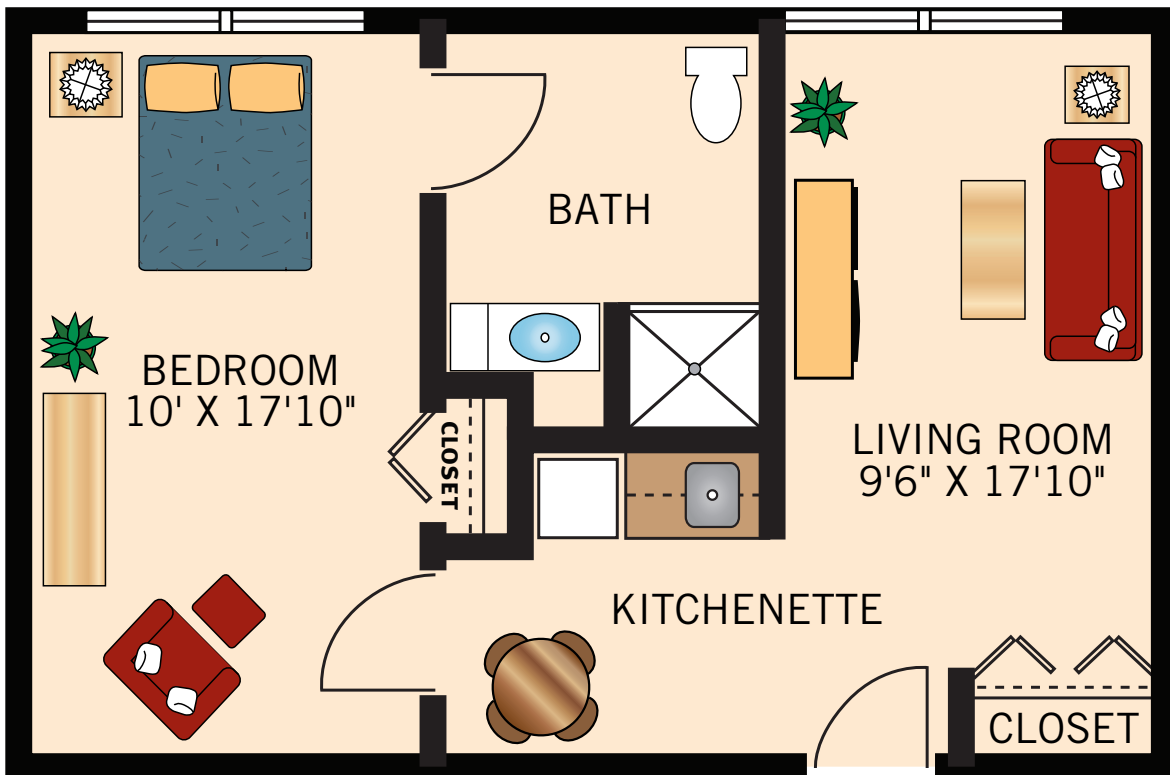

**THE MICHELANGELO COLLECTION**  
**TWO BEDROOM DELUXE**  
1,200 to 1,285 Square Feet

Floor plans are not to scale and are shown for comparative purposes only.  
Actual apartment floor plans may have minor variations.

**4W10**  
**TWO BEDROOM DELUXE**  
1,200 Square Feet

Floor plans are not to scale and are shown for comparative purposes only.  
Actual apartment floor plans may have minor variations.

**ASSISTED LIVING**  
**STUDIO APARTMENT**  
335 Square Feet

Floor plans are not to scale and are shown for comparative purposes only.  
Actual apartment floor plans may have minor variations.

**ASSISTED LIVING**  
**ONE BEDROOM APARTMENT**  
495 Square Feet

Floor plans are not to scale and are shown for comparative purposes only.  
Actual apartment floor plans may have minor variations.

Floor plans are not to scale and are shown for comparative purposes only.  
Actual apartment floor plans may have minor variations.

**THE CEZANNE**  
**TWO BEDROOM WITH DEN**  
2,036 to 2,111 Square Feet