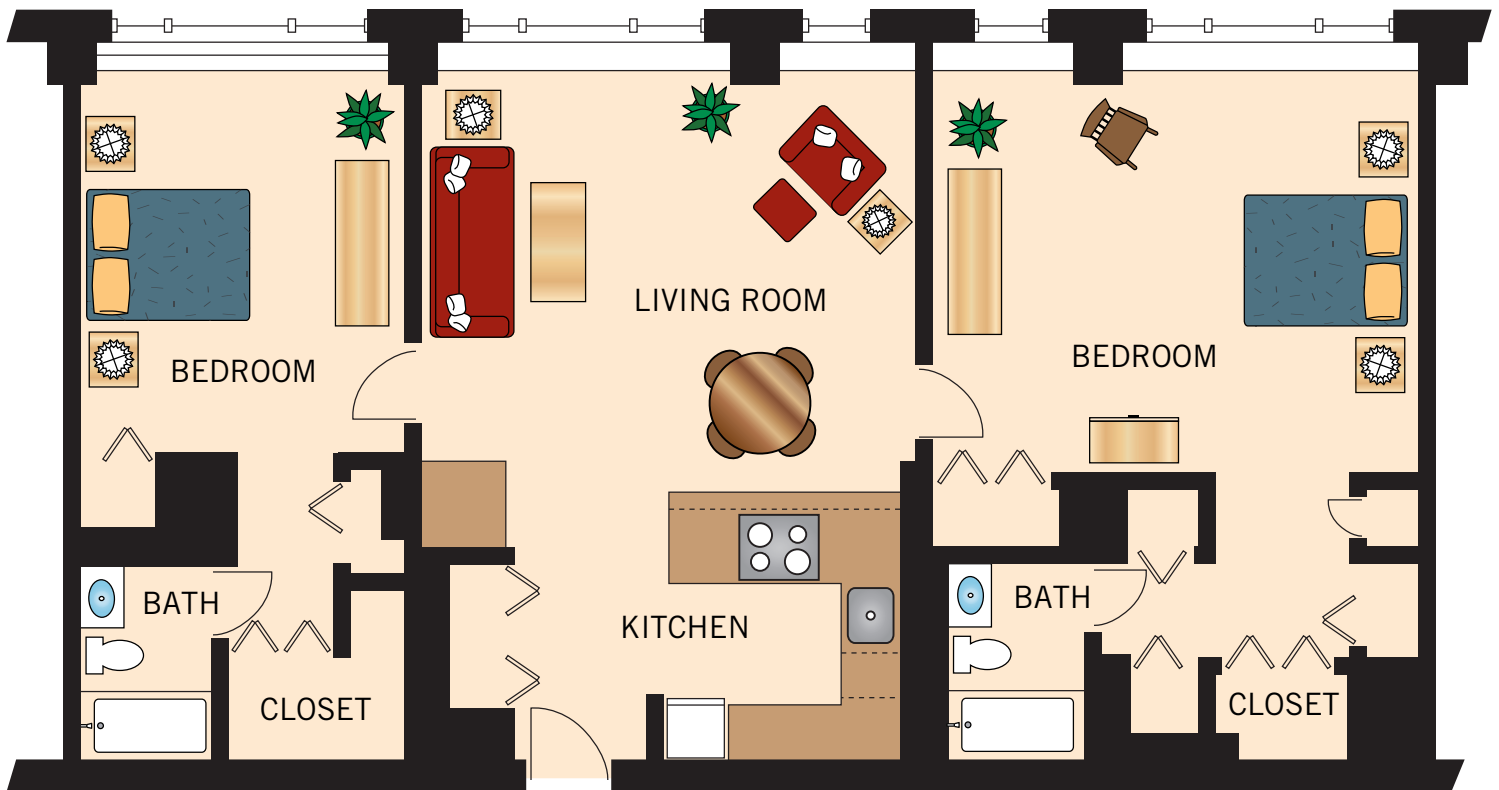

**THE PICASSO COLLECTION**  
**ONE BEDROOM**

575 to 625 Square Feet

Floor plans are not to scale and are shown for comparative purposes only.  
Actual apartment floor plans may have minor variations.

**THE REMBRANDT COLLECTION**  
**ONE BEDROOM DELUXE**  
950 to 1,050 Square Feet

Floor plans are not to scale and are shown for comparative purposes only.  
Actual apartment floor plans may have minor variations.

**THE MATISSE COLLECTION**  
**ONE BEDROOM WITH DEN**  
790 to 860 Square Feet

Floor plans are not to scale and are shown for comparative purposes only.  
Actual apartment floor plans may have minor variations.

**THE MONET COLLECTION**

**TWO BEDROOM**

1,125 to 1,170 Square Feet

Floor plans are not to scale and are shown for comparative purposes only.  
Actual apartment floor plans may have minor variations.

**THE MICHELANGELO COLLECTION**  
**TWO BEDROOM DELUXE**  
1,200 to 1,285 Square Feet

Floor plans are not to scale and are shown for comparative purposes only.  
Actual apartment floor plans may have minor variations.