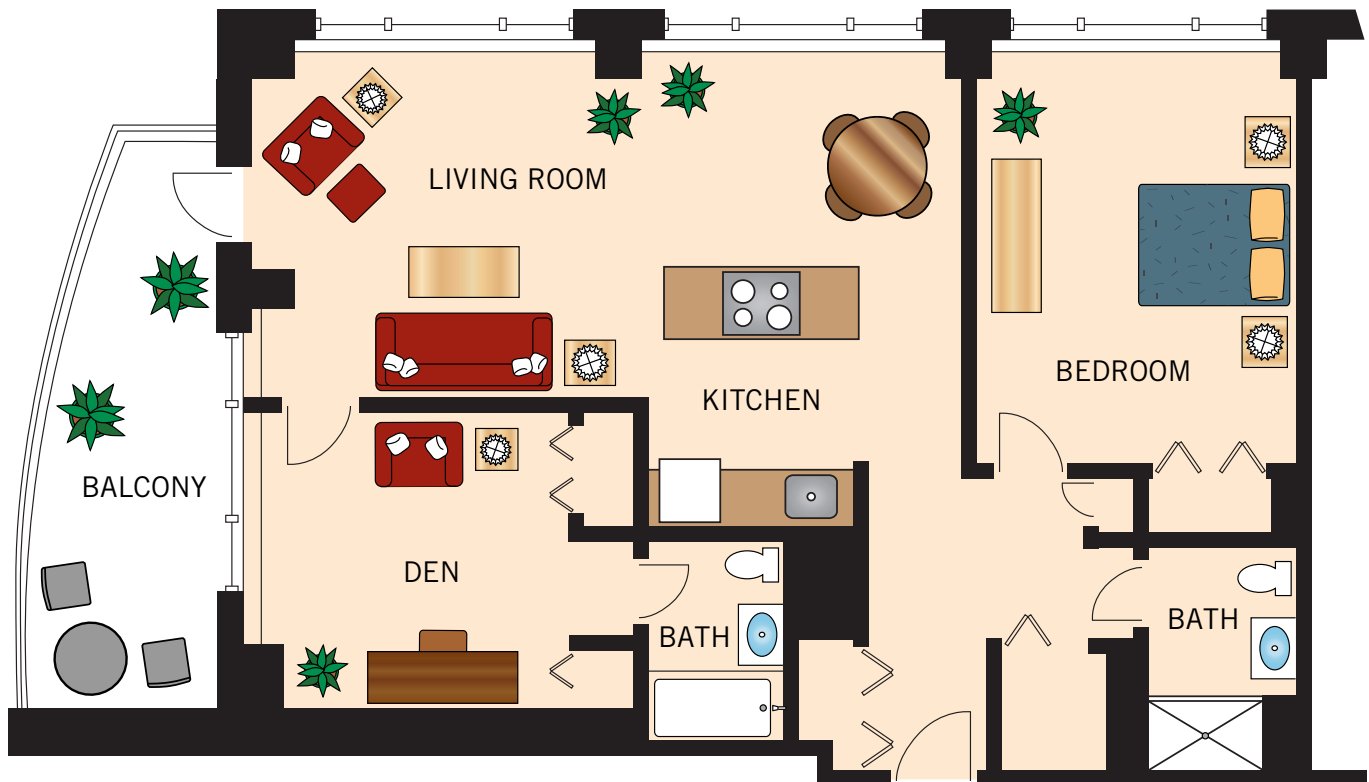

**THE PICASSO COLLECTION**  
**ONE BEDROOM**

575 to 625 Square Feet

Floor plans are not to scale and are shown for comparative purposes only.  
Actual apartment floor plans may have minor variations.

**THE REMBRANDT COLLECTION**  
**ONE BEDROOM DELUXE**  
950 to 1,050 Square Feet

Floor plans are not to scale and are shown for comparative purposes only.  
Actual apartment floor plans may have minor variations.

**THE MATISSE COLLECTION**  
**ONE BEDROOM WITH DEN**  
790 to 860 Square Feet

Floor plans are not to scale and are shown for comparative purposes only.  
Actual apartment floor plans may have minor variations.

**THE MONET COLLECTION**

**TWO BEDROOM**

1,125 to 1,170 Square Feet

Floor plans are not to scale and are shown for comparative purposes only.  
Actual apartment floor plans may have minor variations.

**THE MICHELANGELO COLLECTION**  
**TWO BEDROOM DELUXE**  
1,200 to 1,285 Square Feet

Floor plans are not to scale and are shown for comparative purposes only.  
Actual apartment floor plans may have minor variations.