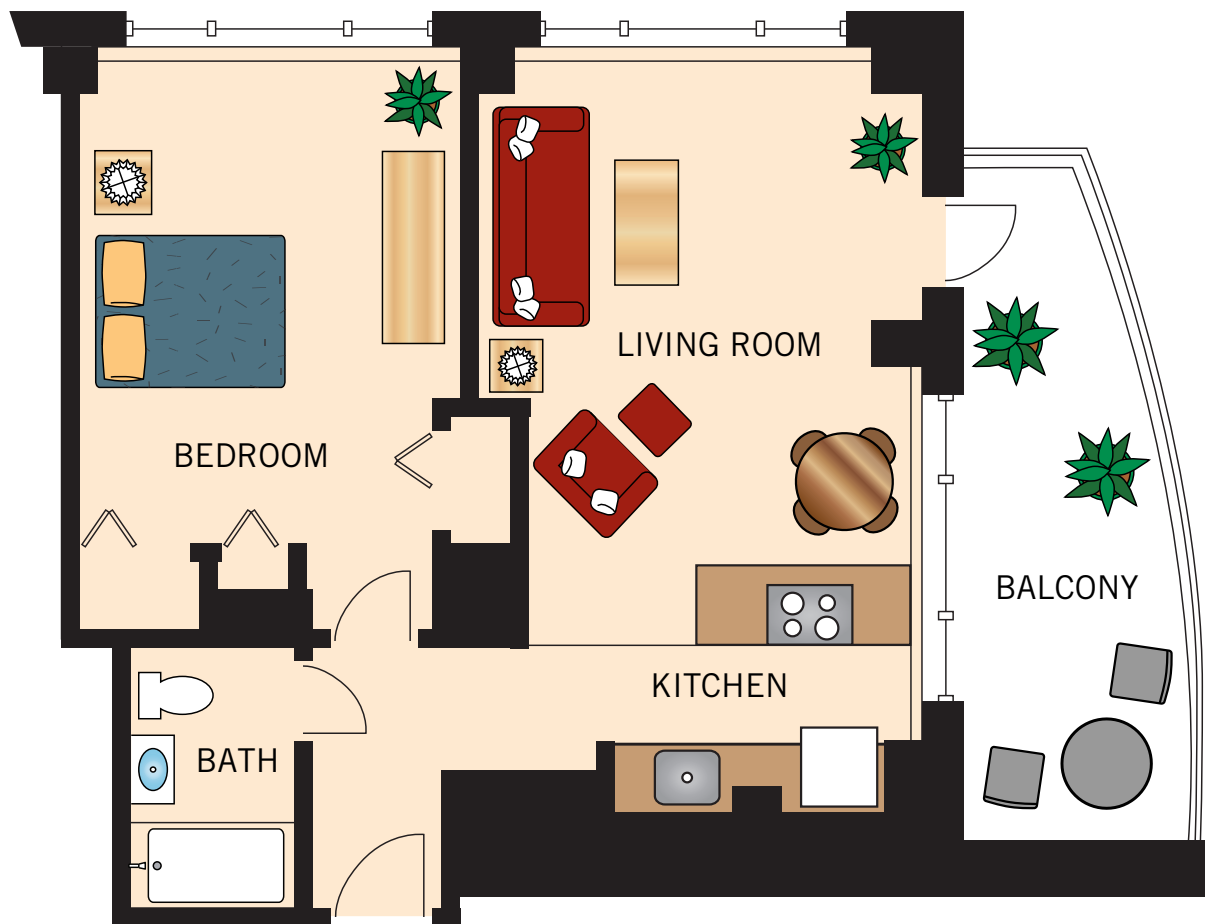

**THE PICASSO COLLECTION**  
**ONE BEDROOM**

575 to 625 Square Feet

Floor plans are not to scale and are shown for comparative purposes only.  
Actual apartment floor plans may have minor variations.

**THE REMBRANDT COLLECTION**  
**ONE BEDROOM DELUXE**  
950 to 1,050 Square Feet

Floor plans are not to scale and are shown for comparative purposes only.  
Actual apartment floor plans may have minor variations.

**THE MATISSE COLLECTION**  
**ONE BEDROOM WITH DEN**  
790 to 860 Square Feet

Floor plans are not to scale and are shown for comparative purposes only.  
Actual apartment floor plans may have minor variations.

**THE MONET COLLECTION**

**TWO BEDROOM**

1,125 to 1,170 Square Feet

Floor plans are not to scale and are shown for comparative purposes only.  
Actual apartment floor plans may have minor variations.

**THE MICHELANGELO COLLECTION**  
**TWO BEDROOM DELUXE**  
1,200 to 1,285 Square Feet

Floor plans are not to scale and are shown for comparative purposes only.  
Actual apartment floor plans may have minor variations.