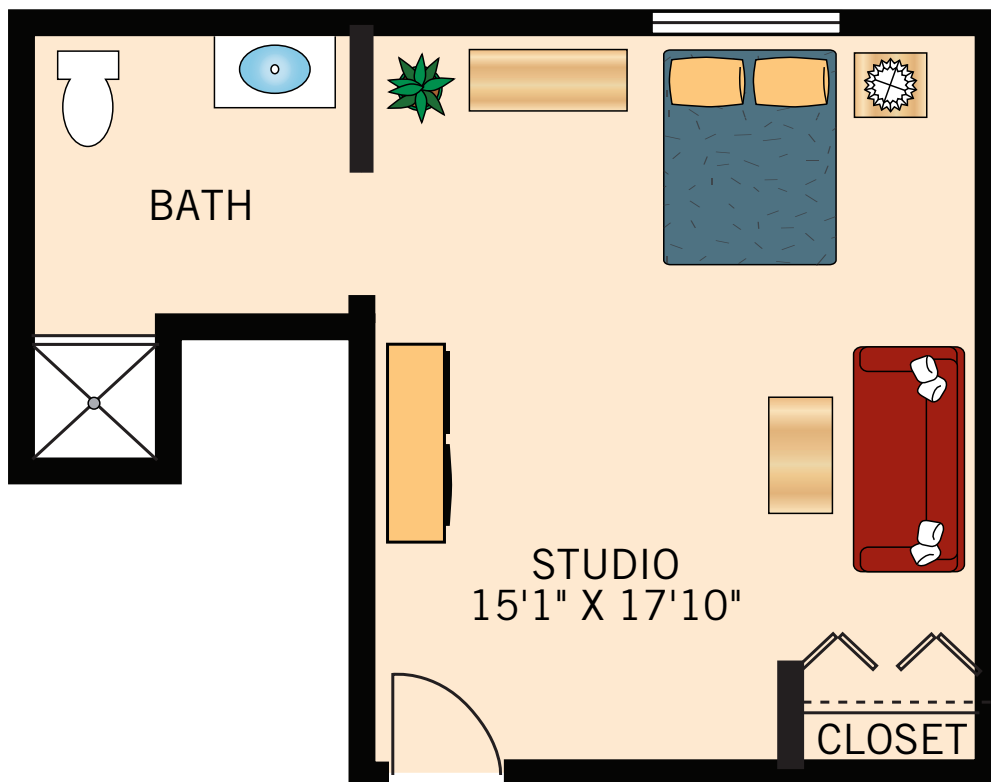

**4W10**  
**TWO BEDROOM DELUXE**  
1,200 Square Feet

Floor plans are not to scale and are shown for comparative purposes only.  
Actual apartment floor plans may have minor variations.

**ASSISTED LIVING**  
**STUDIO APARTMENT**  
335 Square Feet

Floor plans are not to scale and are shown for comparative purposes only.  
Actual apartment floor plans may have minor variations.

**ASSISTED LIVING**  
**ONE BEDROOM APARTMENT**  
495 Square Feet

Floor plans are not to scale and are shown for comparative purposes only.  
Actual apartment floor plans may have minor variations.

**MEMORY CARE  
STUDIO APARTMENT**  
328 Square Feet

Floor plans are not to scale and are shown for comparative purposes only.  
Actual apartment floor plans may have minor variations.

**THE ROTHKO**  
**TWO BEDROOM WITH DEN**  
2,036 to 2,111 Square Feet

Floor plans are not to scale and are shown for comparative purposes only.  
Actual apartment floor plans may have minor variations.

**THE CEZANNE**  
**TWO BEDROOM WITH DEN**  
2,036 to 2,111 Square Feet