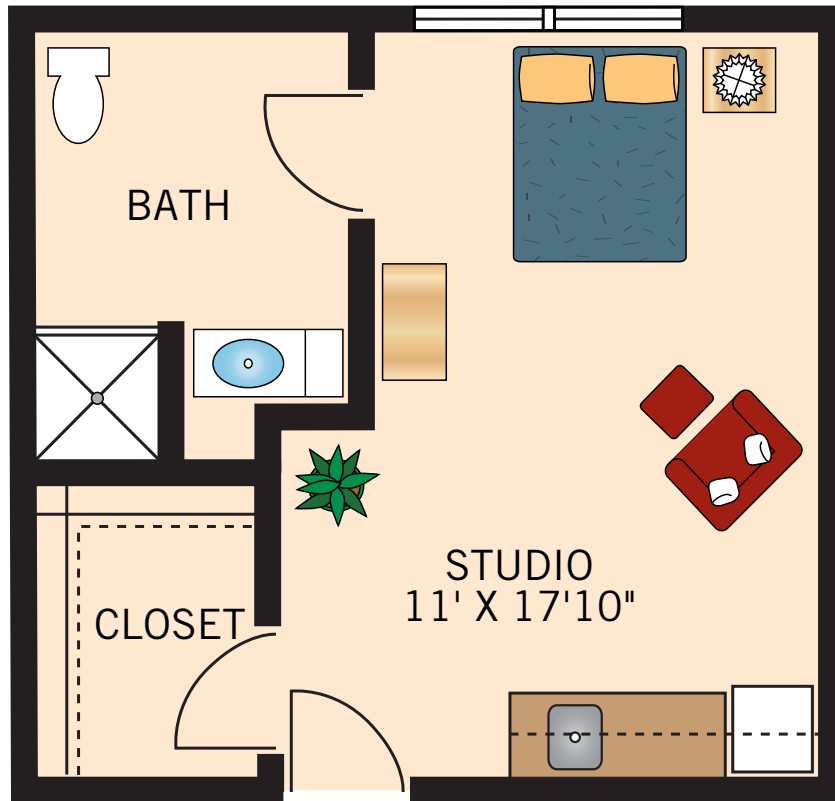

Floor plans are not to scale and are shown for comparative purposes only.  
Actual apartment floor plans may have minor variations.

**THE MONET COLLECTION**

**TWO BEDROOM**

1,125 to 1,170 Square Feet

Floor plans are not to scale and are shown for comparative purposes only.  
Actual apartment floor plans may have minor variations.

**THE MICHELANGELO COLLECTION**  
**TWO BEDROOM DELUXE**  
1,200 to 1,285 Square Feet

Floor plans are not to scale and are shown for comparative purposes only.  
Actual apartment floor plans may have minor variations.

**4W10**  
**TWO BEDROOM DELUXE**  
1,200 Square Feet

Floor plans are not to scale and are shown for comparative purposes only.  
Actual apartment floor plans may have minor variations.

**ASSISTED LIVING**  
**STUDIO APARTMENT**  
335 Square Feet

Floor plans are not to scale and are shown for comparative purposes only.  
Actual apartment floor plans may have minor variations.

**ASSISTED LIVING**  
**ONE BEDROOM APARTMENT**  
495 Square Feet

Floor plans are not to scale and are shown for comparative purposes only.  
Actual apartment floor plans may have minor variations.