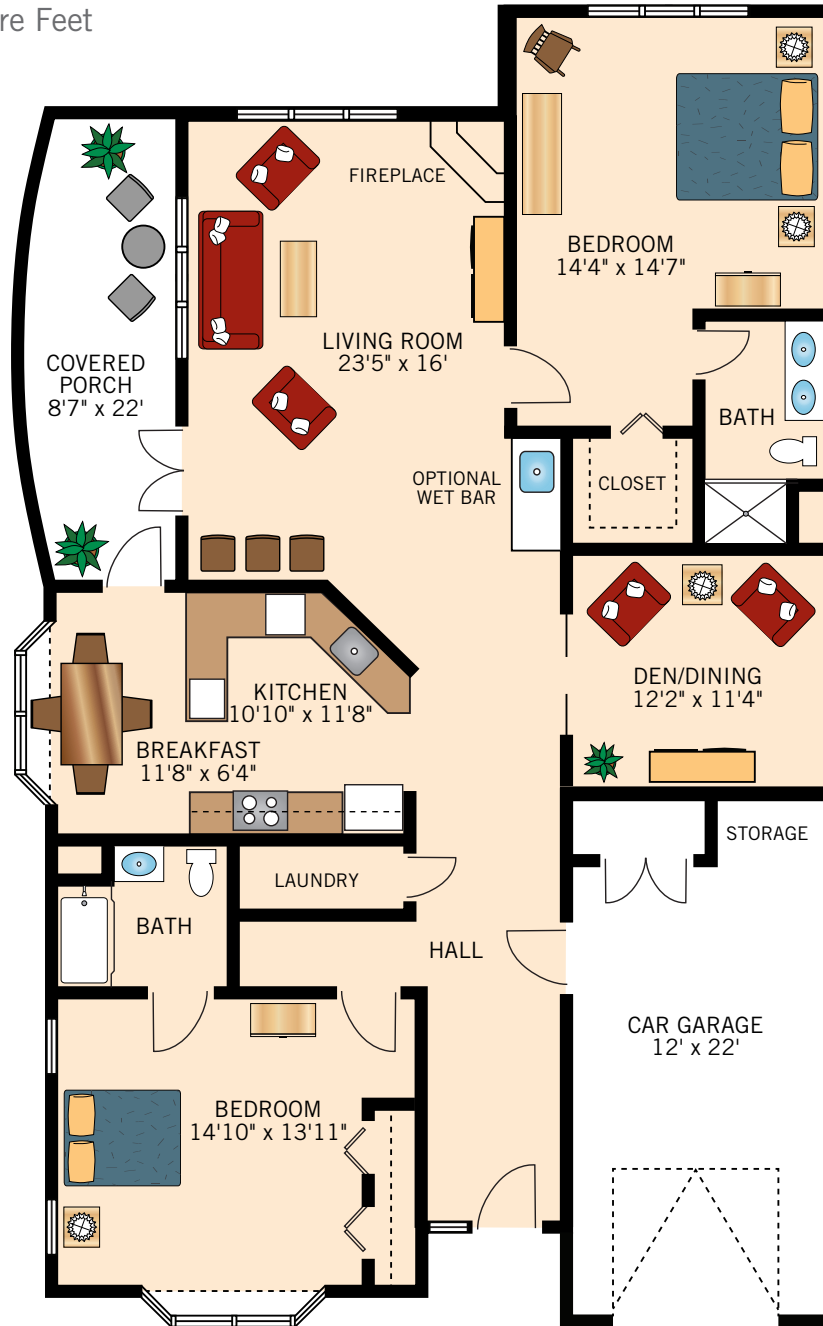

**4W10**  
**TWO BEDROOM DELUXE**  
1,200 Square Feet

Floor plans are not to scale and are shown for comparative purposes only.  
Actual apartment floor plans may have minor variations.

**ASSISTED LIVING**  
**STUDIO APARTMENT**  
335 Square Feet

Floor plans are not to scale and are shown for comparative purposes only.  
Actual apartment floor plans may have minor variations.

**ASSISTED LIVING**  
**ONE BEDROOM APARTMENT**  
495 Square Feet

Floor plans are not to scale and are shown for comparative purposes only.  
Actual apartment floor plans may have minor variations.

**MEMORY CARE  
STUDIO APARTMENT**  
328 Square Feet

Floor plans are not to scale and are shown for comparative purposes only.  
Actual apartment floor plans may have minor variations.

**THE ROTHKO**  
**TWO BEDROOM WITH DEN**  
2,036 to 2,111 Square Feet

Floor plans are not to scale and are shown for comparative purposes only.  
Actual apartment floor plans may have minor variations.

**THE CEZANNE**  
**TWO BEDROOM WITH DEN**  
2,036 to 2,111 Square Feet