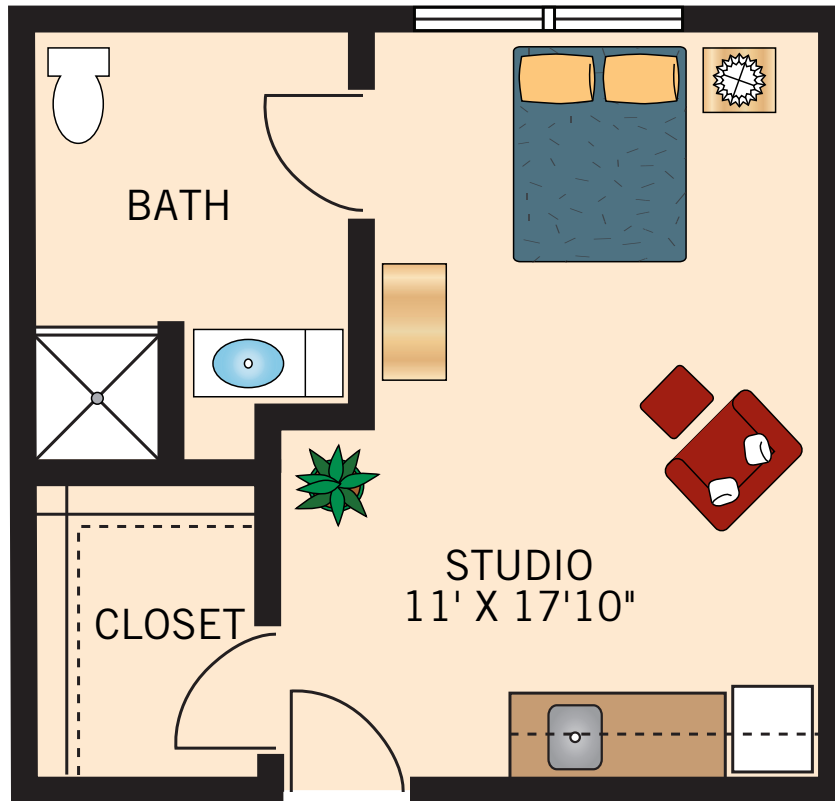

**ASSISTED LIVING
STUDIO APARTMENT**
335 Square Feet

Floor plans are not to scale and are shown for comparative purposes only.
Actual apartment floor plans may have minor variations.

ASSISTED LIVING
ONE BEDROOM APARTMENT
495 Square Feet

Floor plans are not to scale and are shown for comparative purposes only.
Actual apartment floor plans may have minor variations.