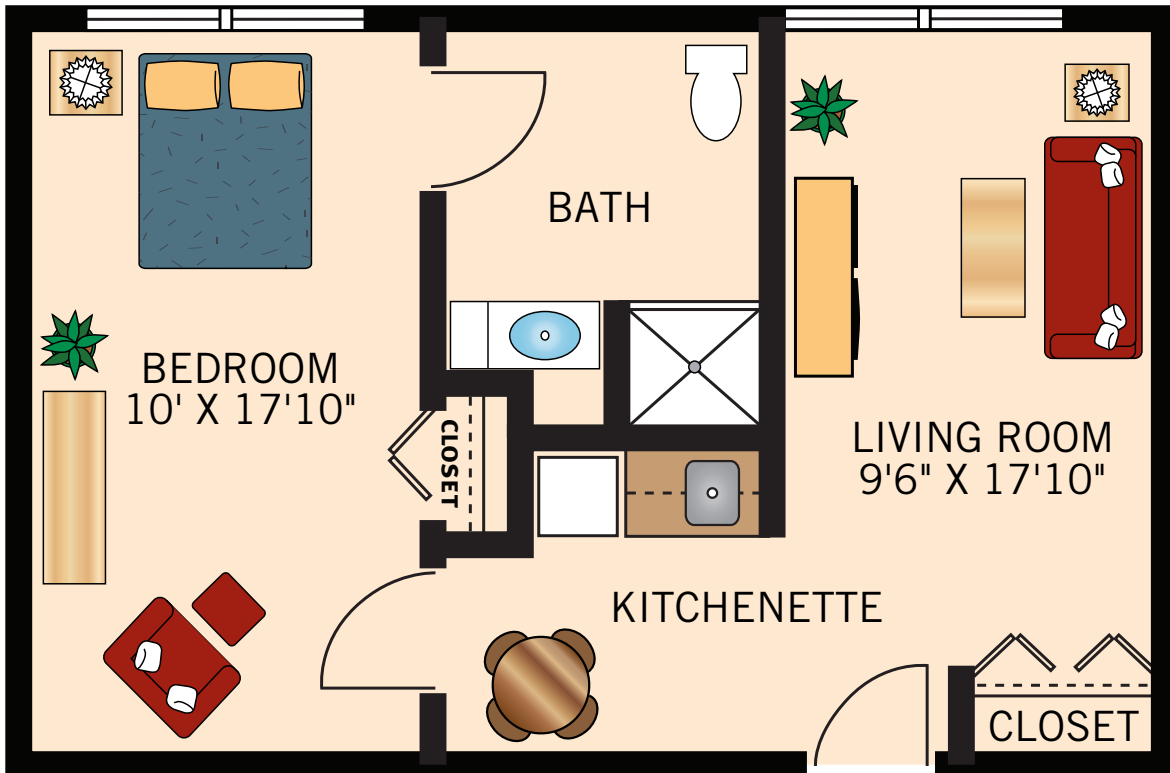

**ASSISTED LIVING
STUDIO APARTMENT**
335 Square Feet

Floor plans are not to scale and are shown for comparative purposes only.
Actual apartment floor plans may have minor variations.

ASSISTED LIVING
ONE BEDROOM APARTMENT
495 Square Feet

Floor plans are not to scale and are shown for comparative purposes only.
Actual apartment floor plans may have minor variations.