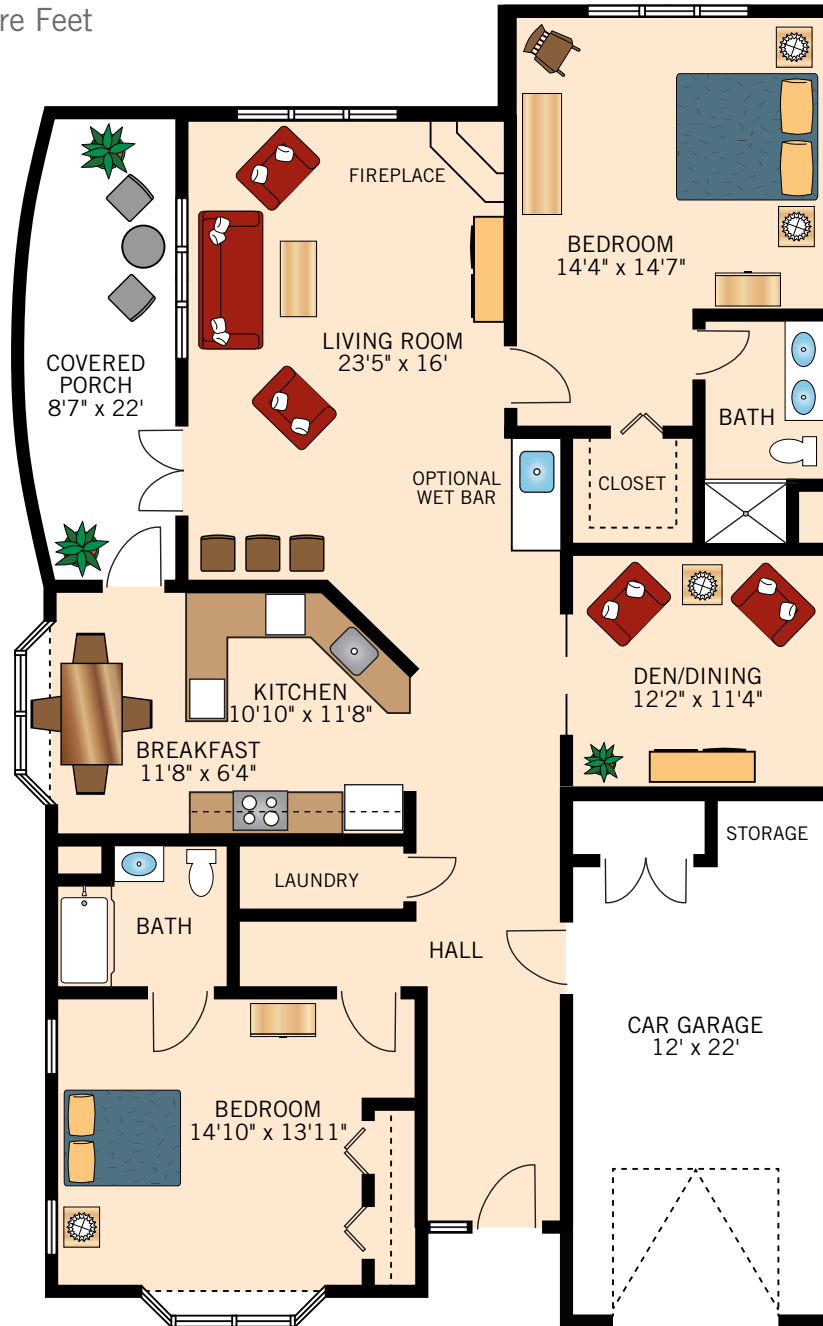

THE ROTHKO
TWO BEDROOM WITH DEN
2,036 to 2,111 Square Feet

Floor plans are not to scale and are shown for comparative purposes only.
Actual apartment floor plans may have minor variations.

THE CEZANNE
TWO BEDROOM WITH DEN
2,036 to 2,111 Square Feet

Floor plans are not to scale and are shown for comparative purposes only.
Actual apartment floor plans may have minor variations.