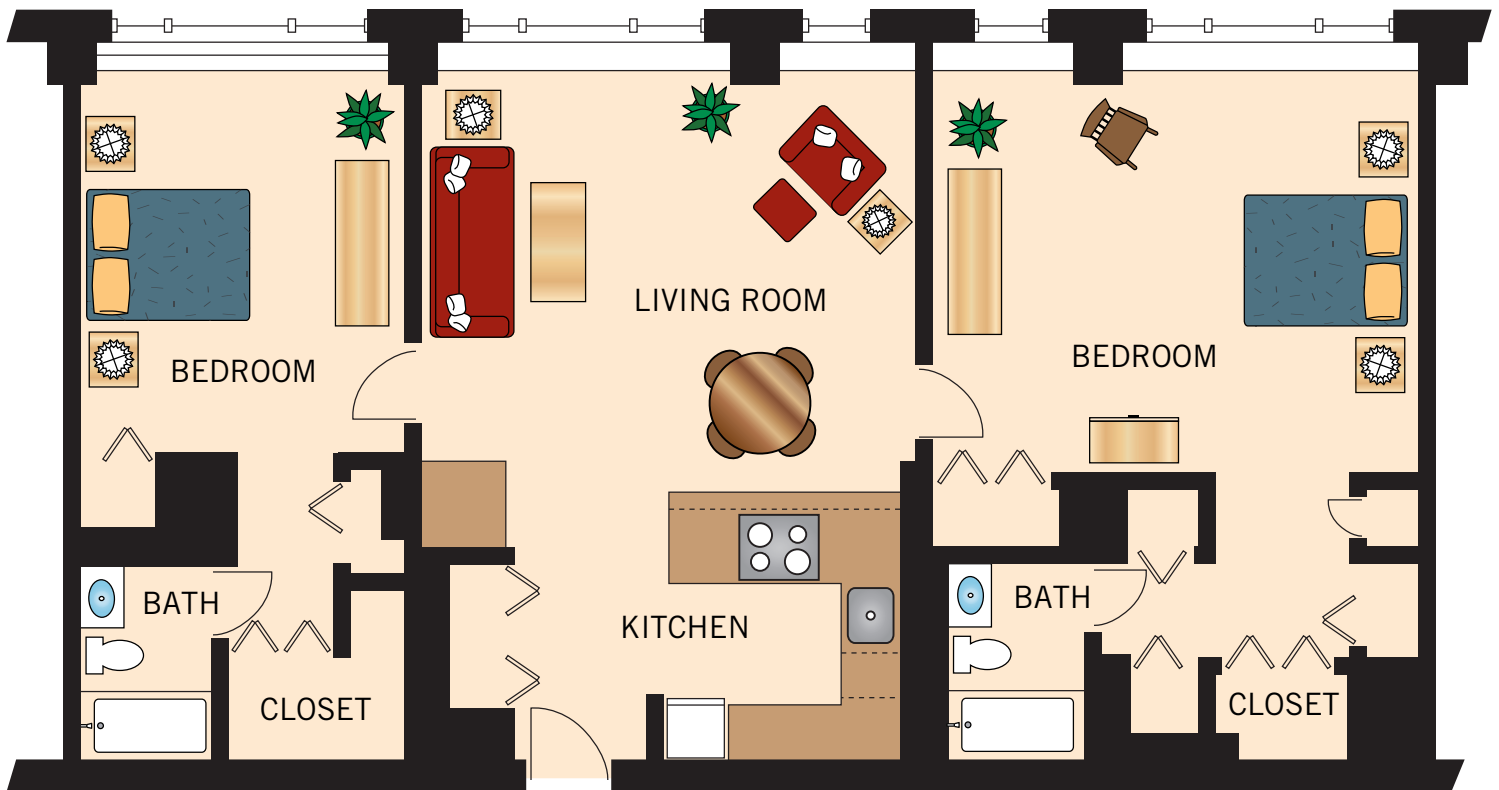

THE PICASSO COLLECTION
ONE BEDROOM

575 to 625 Square Feet

Floor plans are not to scale and are shown for comparative purposes only.
Actual apartment floor plans may have minor variations.

THE REMBRANDT COLLECTION
ONE BEDROOM DELUXE
950 to 1,050 Square Feet

Floor plans are not to scale and are shown for comparative purposes only.
Actual apartment floor plans may have minor variations.

THE MATISSE COLLECTION
ONE BEDROOM WITH DEN
790 to 860 Square Feet

Floor plans are not to scale and are shown for comparative purposes only.
Actual apartment floor plans may have minor variations.

THE MONET COLLECTION

TWO BEDROOM

1,125 to 1,170 Square Feet

Floor plans are not to scale and are shown for comparative purposes only.
Actual apartment floor plans may have minor variations.

THE MICHELANGELO COLLECTION
TWO BEDROOM DELUXE
1,200 to 1,285 Square Feet

Floor plans are not to scale and are shown for comparative purposes only.
Actual apartment floor plans may have minor variations.

4W10
TWO BEDROOM DELUXE
1,200 Square Feet

Floor plans are not to scale and are shown for comparative purposes only.
Actual apartment floor plans may have minor variations.