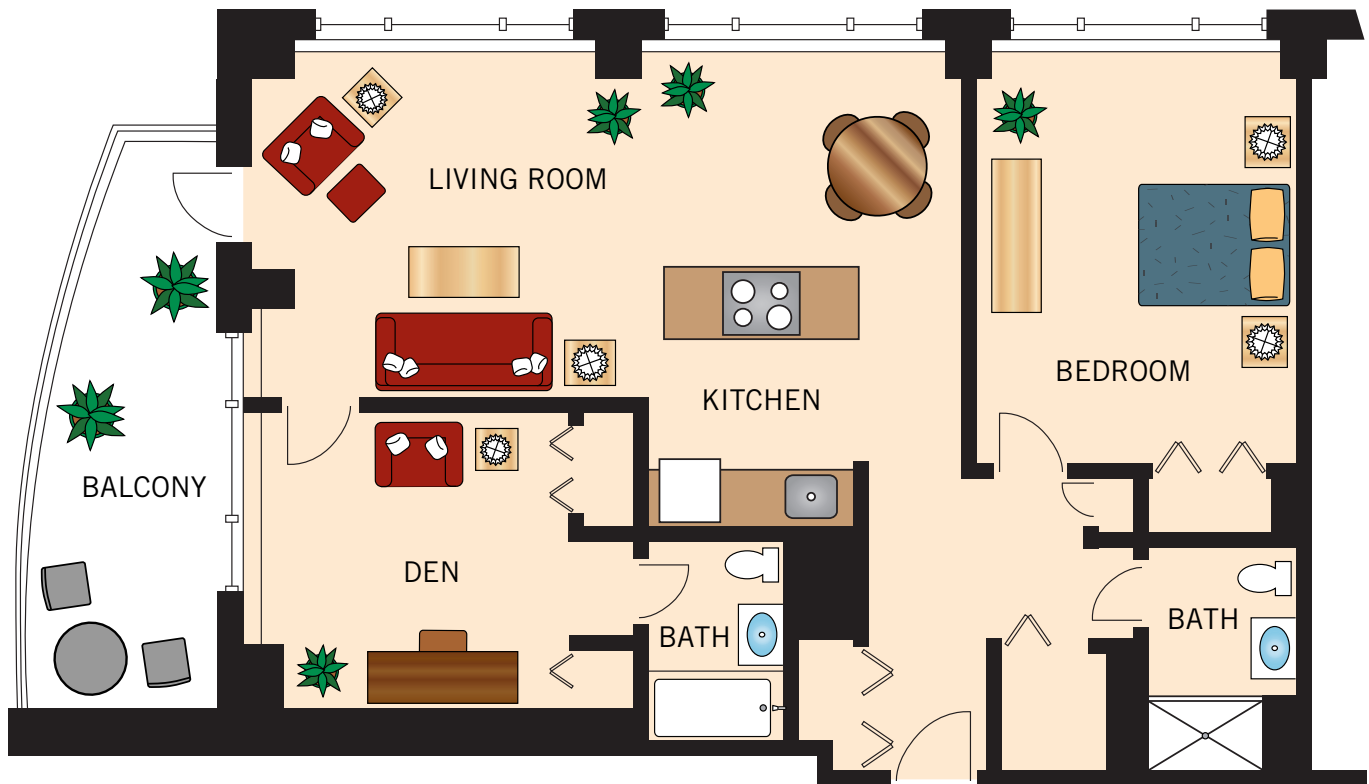

THE PICASSO COLLECTION
ONE BEDROOM

575 to 625 Square Feet

Floor plans are not to scale and are shown for comparative purposes only.
Actual apartment floor plans may have minor variations.

THE REMBRANDT COLLECTION
ONE BEDROOM DELUXE
950 to 1,050 Square Feet

Floor plans are not to scale and are shown for comparative purposes only.
Actual apartment floor plans may have minor variations.

THE MATISSE COLLECTION
ONE BEDROOM WITH DEN
790 to 860 Square Feet

Floor plans are not to scale and are shown for comparative purposes only.
Actual apartment floor plans may have minor variations.

THE MONET COLLECTION

TWO BEDROOM

1,125 to 1,170 Square Feet

Floor plans are not to scale and are shown for comparative purposes only.
Actual apartment floor plans may have minor variations.

THE MICHELANGELO COLLECTION
TWO BEDROOM DELUXE
1,200 to 1,285 Square Feet

Floor plans are not to scale and are shown for comparative purposes only.
Actual apartment floor plans may have minor variations.

4W10
TWO BEDROOM DELUXE
1,200 Square Feet

Floor plans are not to scale and are shown for comparative purposes only.
Actual apartment floor plans may have minor variations.