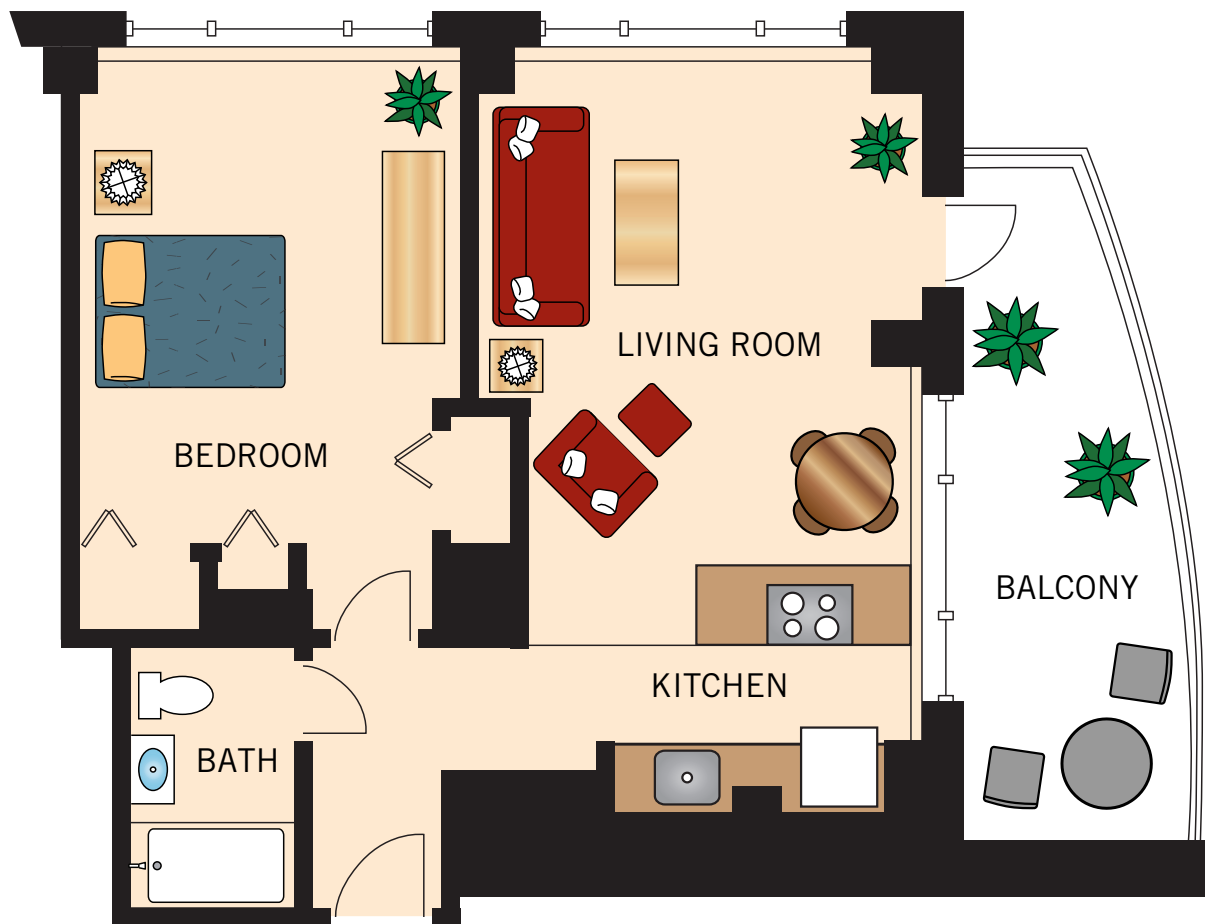

THE PICASSO COLLECTION
ONE BEDROOM

575 to 625 Square Feet

Floor plans are not to scale and are shown for comparative purposes only.
Actual apartment floor plans may have minor variations.

THE REMBRANDT COLLECTION
ONE BEDROOM DELUXE
950 to 1,050 Square Feet

Floor plans are not to scale and are shown for comparative purposes only.
Actual apartment floor plans may have minor variations.

THE MATISSE COLLECTION
ONE BEDROOM WITH DEN
790 to 860 Square Feet

Floor plans are not to scale and are shown for comparative purposes only.
Actual apartment floor plans may have minor variations.

THE MONET COLLECTION

TWO BEDROOM

1,125 to 1,170 Square Feet

Floor plans are not to scale and are shown for comparative purposes only.
Actual apartment floor plans may have minor variations.

THE MICHELANGELO COLLECTION
TWO BEDROOM DELUXE
1,200 to 1,285 Square Feet

Floor plans are not to scale and are shown for comparative purposes only.
Actual apartment floor plans may have minor variations.

4W10
TWO BEDROOM DELUXE
1,200 Square Feet

Floor plans are not to scale and are shown for comparative purposes only.
Actual apartment floor plans may have minor variations.