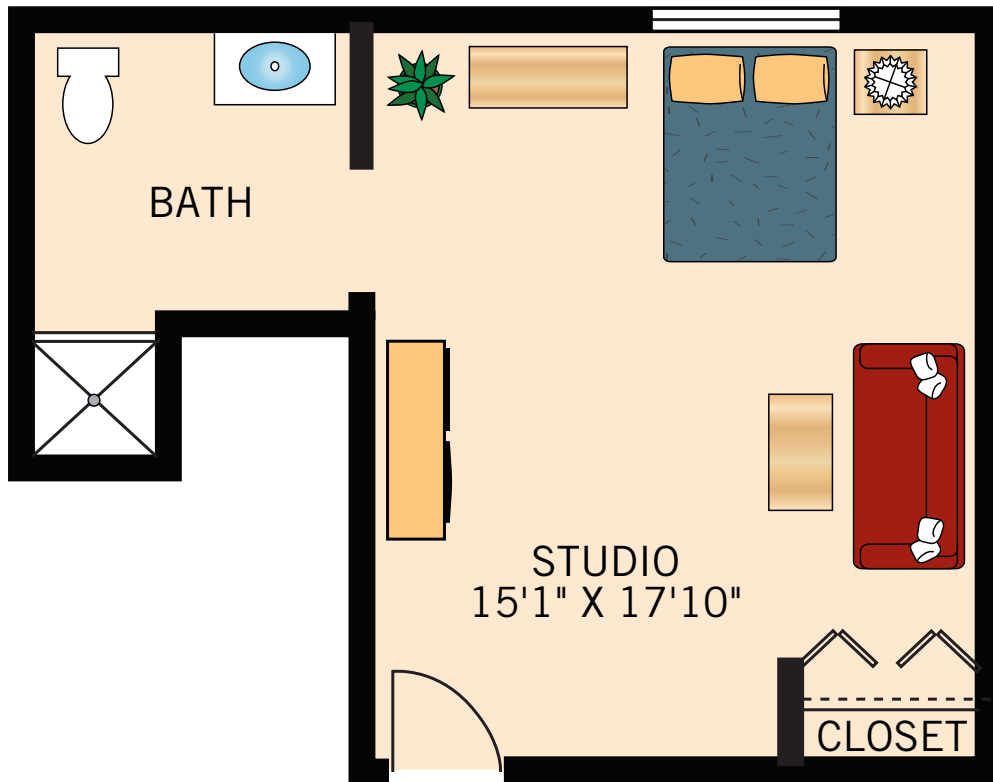

**MEMORY CARE  
STUDIO APARTMENT**  
328 Square Feet

Floor plans are not to scale and are shown for comparative purposes only.  
Actual apartment floor plans may have minor variations.