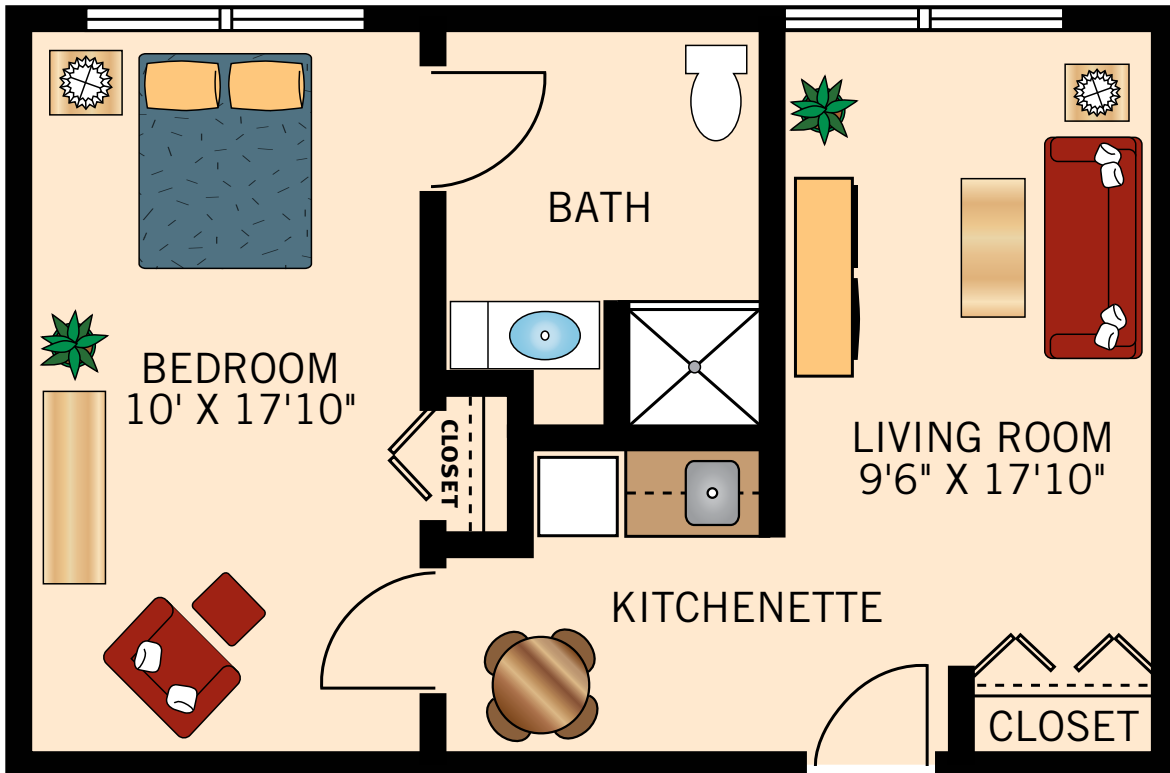

**ASSISTED LIVING  
STUDIO APARTMENT**  
335 Square Feet

Floor plans are not to scale and are shown for comparative purposes only.  
Actual apartment floor plans may have minor variations.

**ASSISTED LIVING**  
**ONE BEDROOM APARTMENT**  
495 Square Feet

Floor plans are not to scale and are shown for comparative purposes only.  
Actual apartment floor plans may have minor variations.