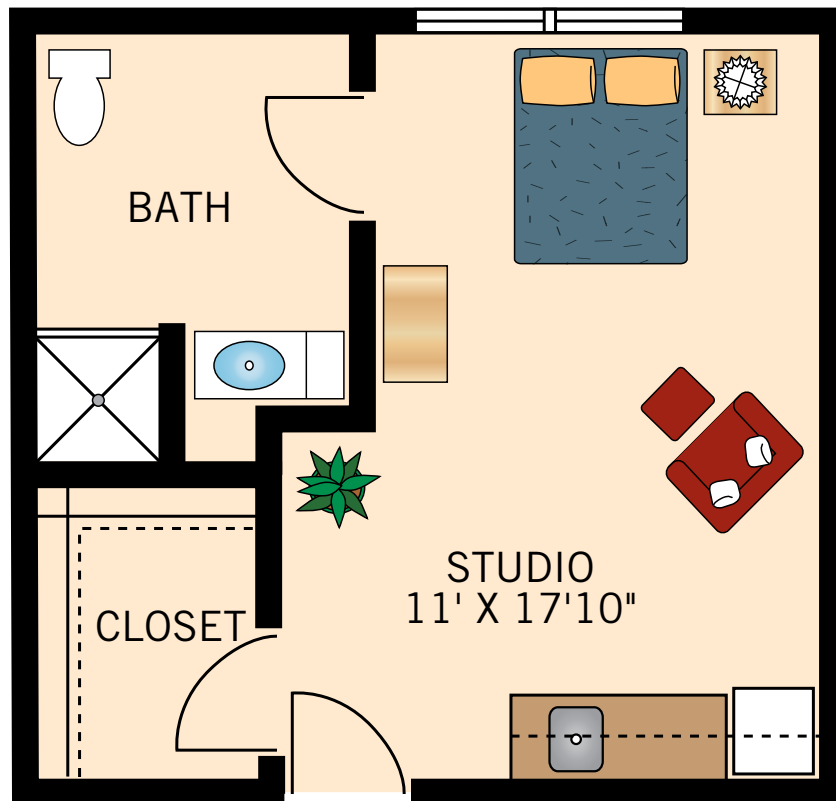

**ASSISTED LIVING  
STUDIO APARTMENT**  
335 Square Feet

Floor plans are not to scale and are shown for comparative purposes only.  
Actual apartment floor plans may have minor variations.

**ASSISTED LIVING**  
**ONE BEDROOM APARTMENT**  
495 Square Feet

Floor plans are not to scale and are shown for comparative purposes only.  
Actual apartment floor plans may have minor variations.