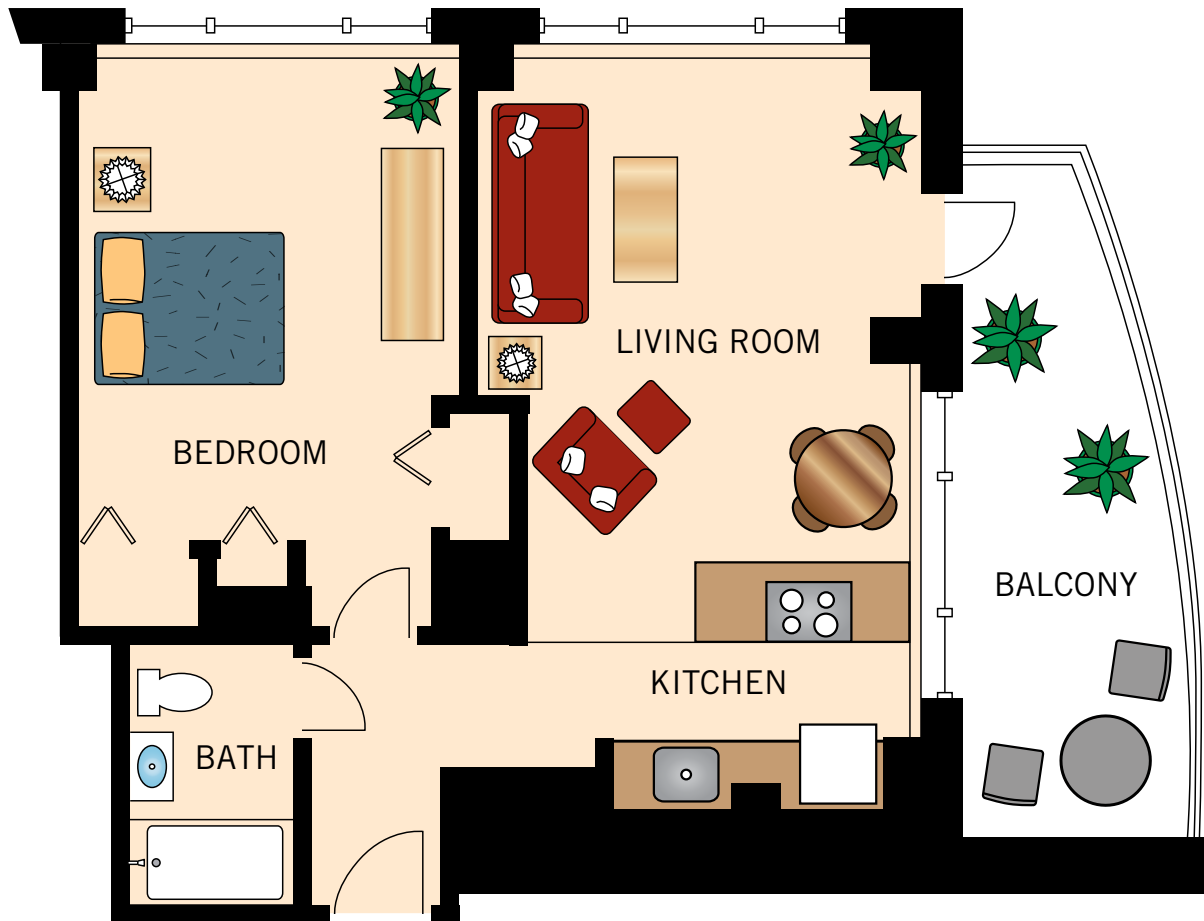

THE PICASSO COLLECTION
ONE BEDROOM

575-625 Square Feet

Floor plans are not to scale and are shown for comparative purposes only.
Actual apartment floor plans may have minor variations.

THE REMBRANDT COLLECTION
ONE BEDROOM DELUXE
950–1,050 Square Feet

Floor plans are not to scale and are shown for comparative purposes only.
Actual apartment floor plans may have minor variations.

THE MATISSE COLLECTION
ONE BEDROOM WITH DEN
790–860 Square Feet

Floor plans are not to scale and are shown for comparative purposes only.
Actual apartment floor plans may have minor variations.

THE MONET COLLECTION
TWO BEDROOM
1,125–1,170 Square Feet

Floor plans are not to scale and are shown for comparative purposes only.
Actual apartment floor plans may have minor variations.

THE MICHELANGELO COLLECTION
TWO BEDROOM DELUXE
1,200–1,285 Square Feet

Floor plans are not to scale and are shown for comparative purposes only.
Actual apartment floor plans may have minor variations.

4W10
TWO BEDROOM DELUXE
1,200 Square Feet

Floor plans are not to scale and are shown for comparative purposes only.
Actual apartment floor plans may have minor variations.