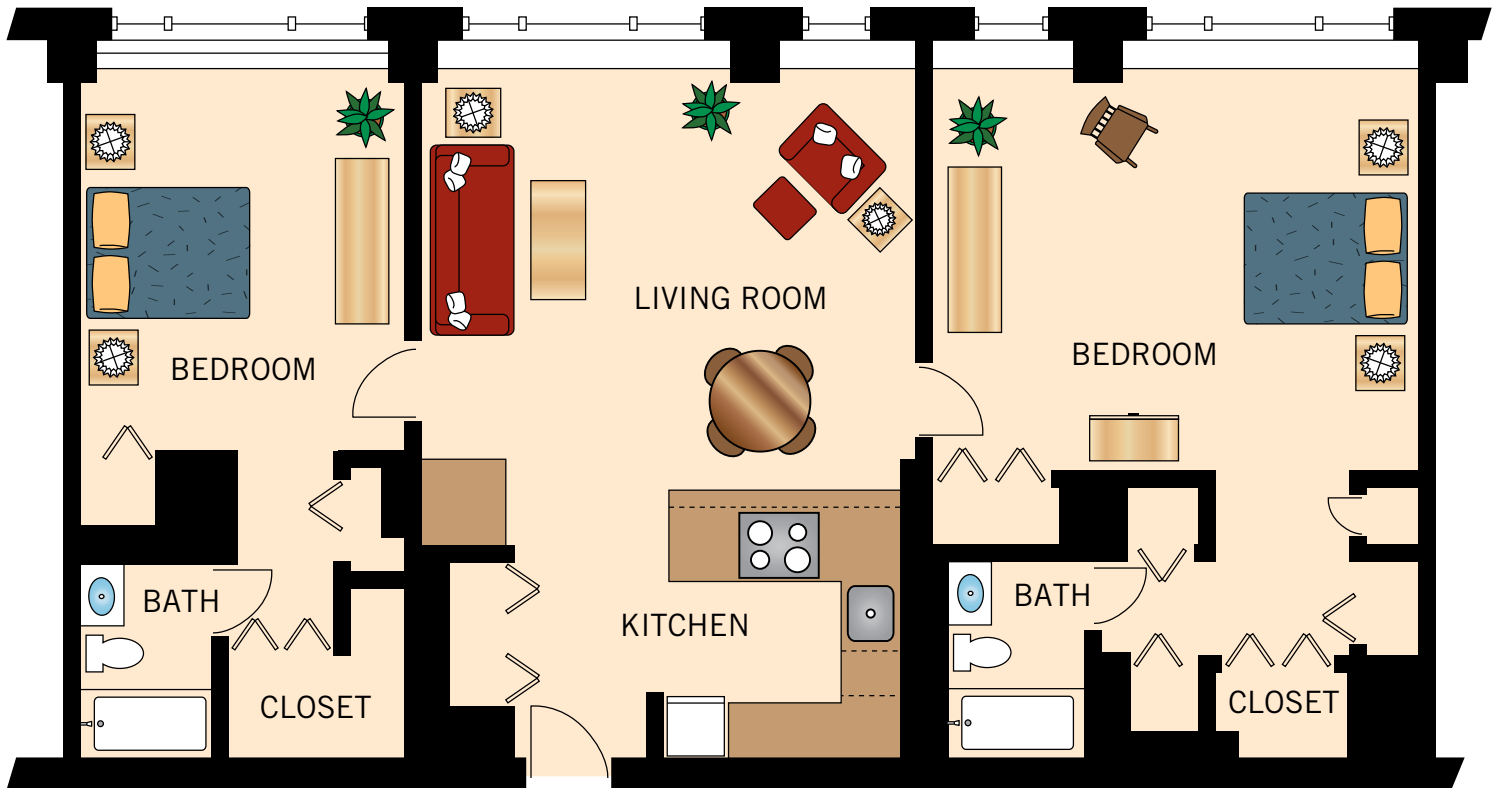

THE PICASSO COLLECTION
ONE BEDROOM

575-625 Square Feet

Floor plans are not to scale and are shown for comparative purposes only.
Actual apartment floor plans may have minor variations.

THE REMBRANDT COLLECTION
ONE BEDROOM DELUXE
950–1,050 Square Feet

Floor plans are not to scale and are shown for comparative purposes only.
Actual apartment floor plans may have minor variations.

THE MATISSE COLLECTION
ONE BEDROOM WITH DEN
790–860 Square Feet

Floor plans are not to scale and are shown for comparative purposes only.
Actual apartment floor plans may have minor variations.

THE MONET COLLECTION
TWO BEDROOM
1,125–1,170 Square Feet

Floor plans are not to scale and are shown for comparative purposes only.
Actual apartment floor plans may have minor variations.

THE MICHELANGELO COLLECTION
TWO BEDROOM DELUXE
1,200–1,285 Square Feet

Floor plans are not to scale and are shown for comparative purposes only.
Actual apartment floor plans may have minor variations.

4W10
TWO BEDROOM DELUXE
1,200 Square Feet

Floor plans are not to scale and are shown for comparative purposes only.
Actual apartment floor plans may have minor variations.