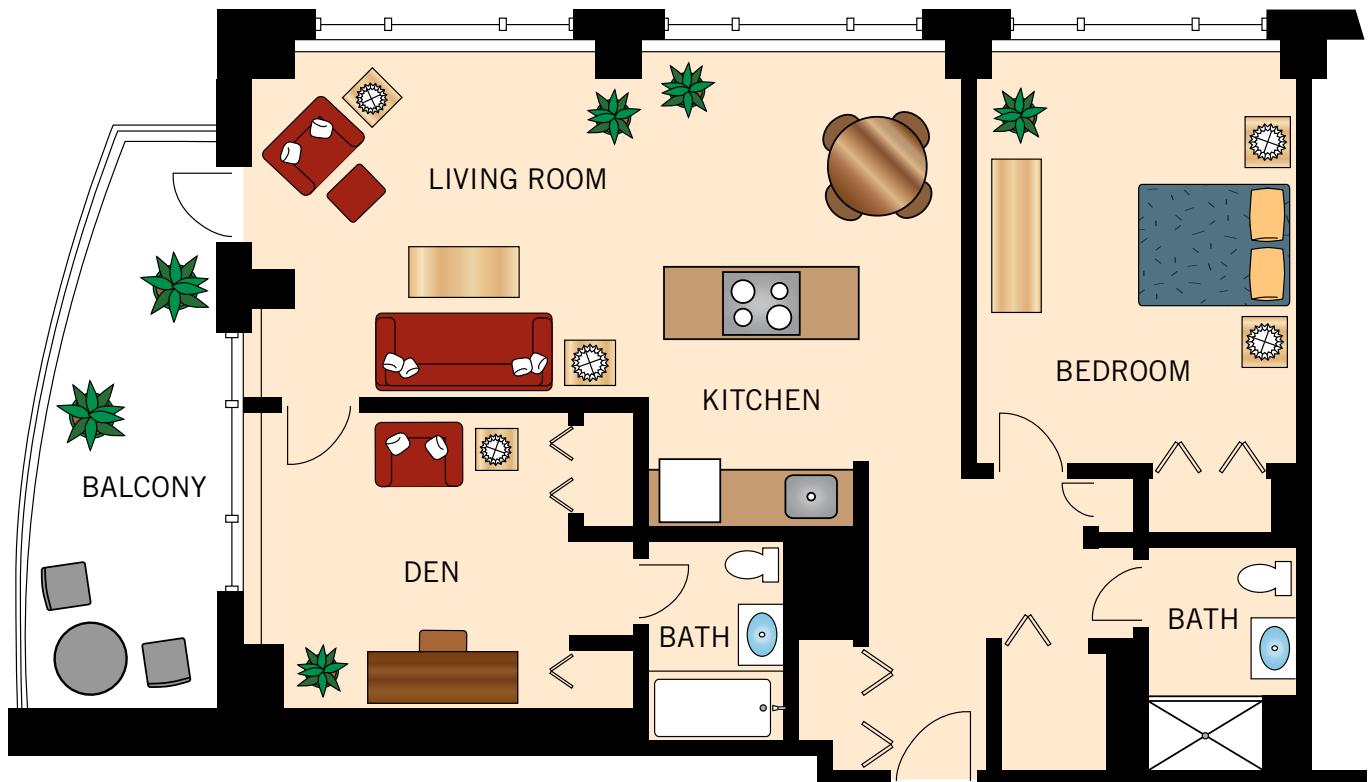

THE PICASSO COLLECTION
ONE BEDROOM

575-625 Square Feet

Floor plans are not to scale and are shown for comparative purposes only.
Actual apartment floor plans may have minor variations.

THE REMBRANDT COLLECTION
ONE BEDROOM DELUXE
950–1,050 Square Feet

Floor plans are not to scale and are shown for comparative purposes only.
Actual apartment floor plans may have minor variations.

THE MATISSE COLLECTION
ONE BEDROOM WITH DEN
790–860 Square Feet

Floor plans are not to scale and are shown for comparative purposes only.
Actual apartment floor plans may have minor variations.

THE MONET COLLECTION
TWO BEDROOM
1,125–1,170 Square Feet

Floor plans are not to scale and are shown for comparative purposes only.
Actual apartment floor plans may have minor variations.

THE MICHELANGELO COLLECTION
TWO BEDROOM DELUXE
1,200–1,285 Square Feet

Floor plans are not to scale and are shown for comparative purposes only.
Actual apartment floor plans may have minor variations.

4W10
TWO BEDROOM DELUXE
1,200 Square Feet

Floor plans are not to scale and are shown for comparative purposes only.
Actual apartment floor plans may have minor variations.