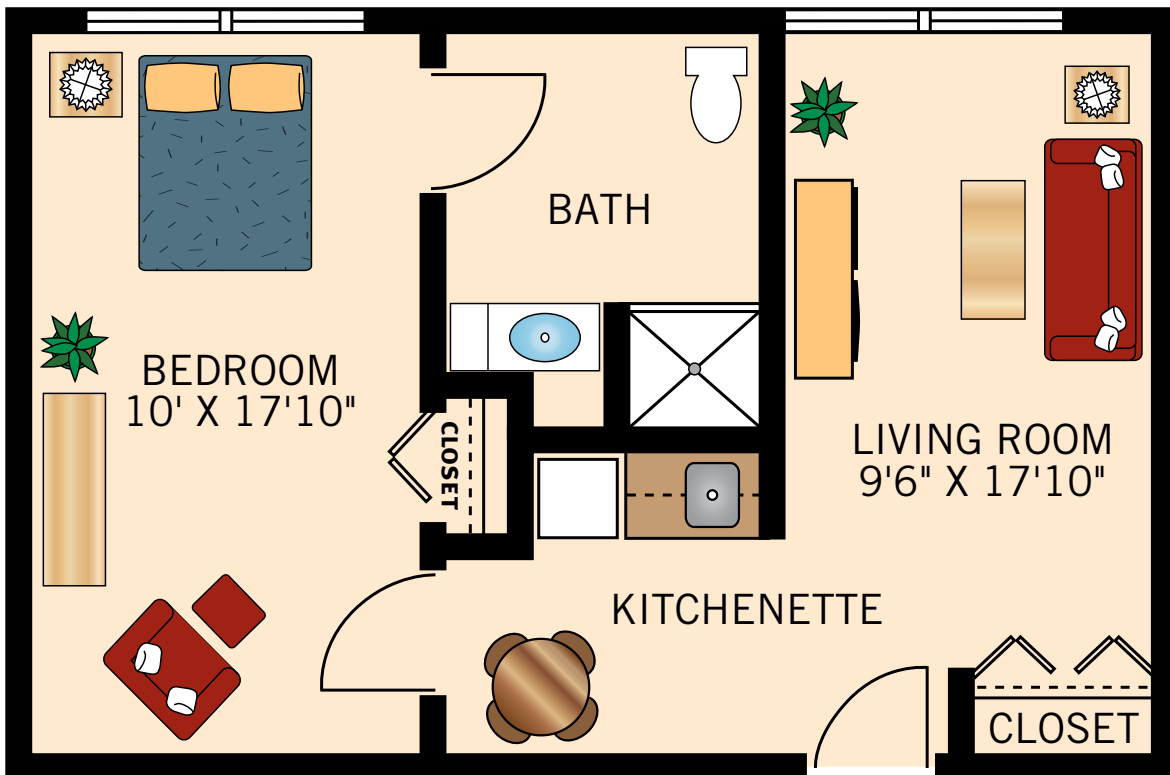

Floor plans are not to scale and are shown for comparative purposes only.
Actual apartment floor plans may have minor variations.

THE MATISSE COLLECTION
ONE BEDROOM WITH DEN
790–860 Square Feet

Floor plans are not to scale and are shown for comparative purposes only.
Actual apartment floor plans may have minor variations.

THE MONET COLLECTION
TWO BEDROOM
1,125–1,170 Square Feet

Floor plans are not to scale and are shown for comparative purposes only.
Actual apartment floor plans may have minor variations.

THE MICHELANGELO COLLECTION
TWO BEDROOM DELUXE
1,200–1,285 Square Feet

Floor plans are not to scale and are shown for comparative purposes only.
Actual apartment floor plans may have minor variations.

4W10
TWO BEDROOM DELUXE
1,200 Square Feet

Floor plans are not to scale and are shown for comparative purposes only.
Actual apartment floor plans may have minor variations.

**ASSISTED LIVING
STUDIO APARTMENT**
335 Square Feet

Floor plans are not to scale and are shown for comparative purposes only.
Actual apartment floor plans may have minor variations.

ASSISTED LIVING
ONE BEDROOM APARTMENT
495 Square Feet