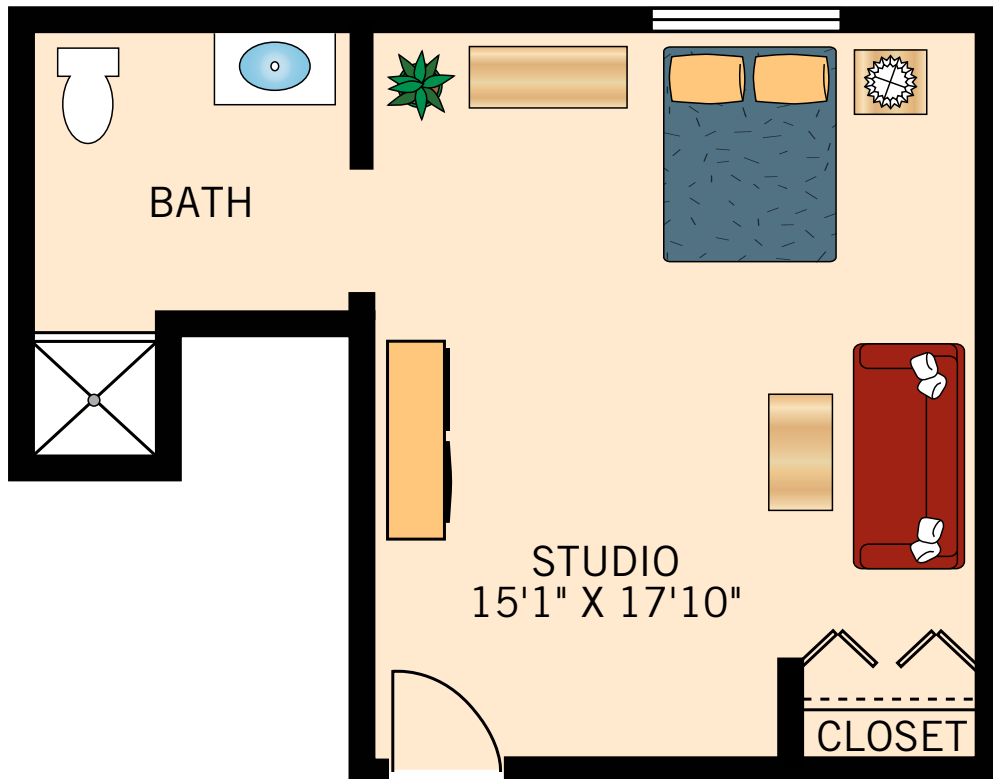

Floor plans are not to scale and are shown for comparative purposes only.
Actual apartment floor plans may have minor variations.

4W10
TWO BEDROOM DELUXE
1,200 Square Feet

Floor plans are not to scale and are shown for comparative purposes only.
Actual apartment floor plans may have minor variations.

**ASSISTED LIVING
STUDIO APARTMENT**
335 Square Feet

Floor plans are not to scale and are shown for comparative purposes only.
Actual apartment floor plans may have minor variations.

ASSISTED LIVING
ONE BEDROOM APARTMENT
495 Square Feet

Floor plans are not to scale and are shown for comparative purposes only.
Actual apartment floor plans may have minor variations.

**MEMORY CARE
STUDIO APARTMENT**
328 Square Feet

Floor plans are not to scale and are shown for comparative purposes only.
Actual apartment floor plans may have minor variations.

THE ROTHKO
TWO BEDROOM WITH DEN
2,036–2,111 Square Feet

Floor plans are not to scale and are shown for comparative purposes only.
Actual apartment floor plans may have minor variations.

THE CEZANNE
TWO BEDROOM WITH DEN
2,036–2,111 Square Feet