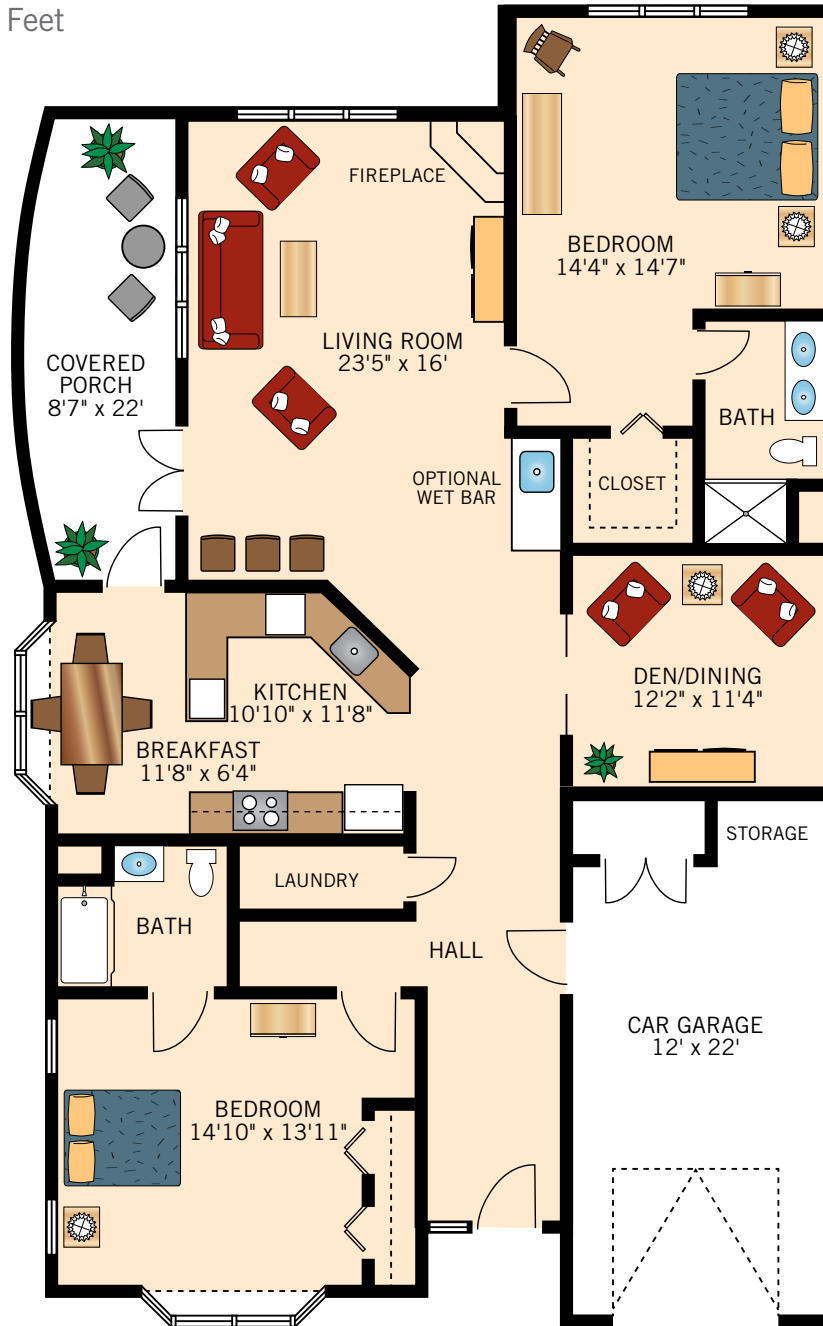

THE ROTHKO
TWO BEDROOM WITH DEN
2,036–2,111 Square Feet

Floor plans are not to scale and are shown for comparative purposes only.
Actual apartment floor plans may have minor variations.

THE CEZANNE
TWO BEDROOM WITH DEN
2,036–2,111 Square Feet

Floor plans are not to scale and are shown for comparative purposes only.
Actual apartment floor plans may have minor variations.