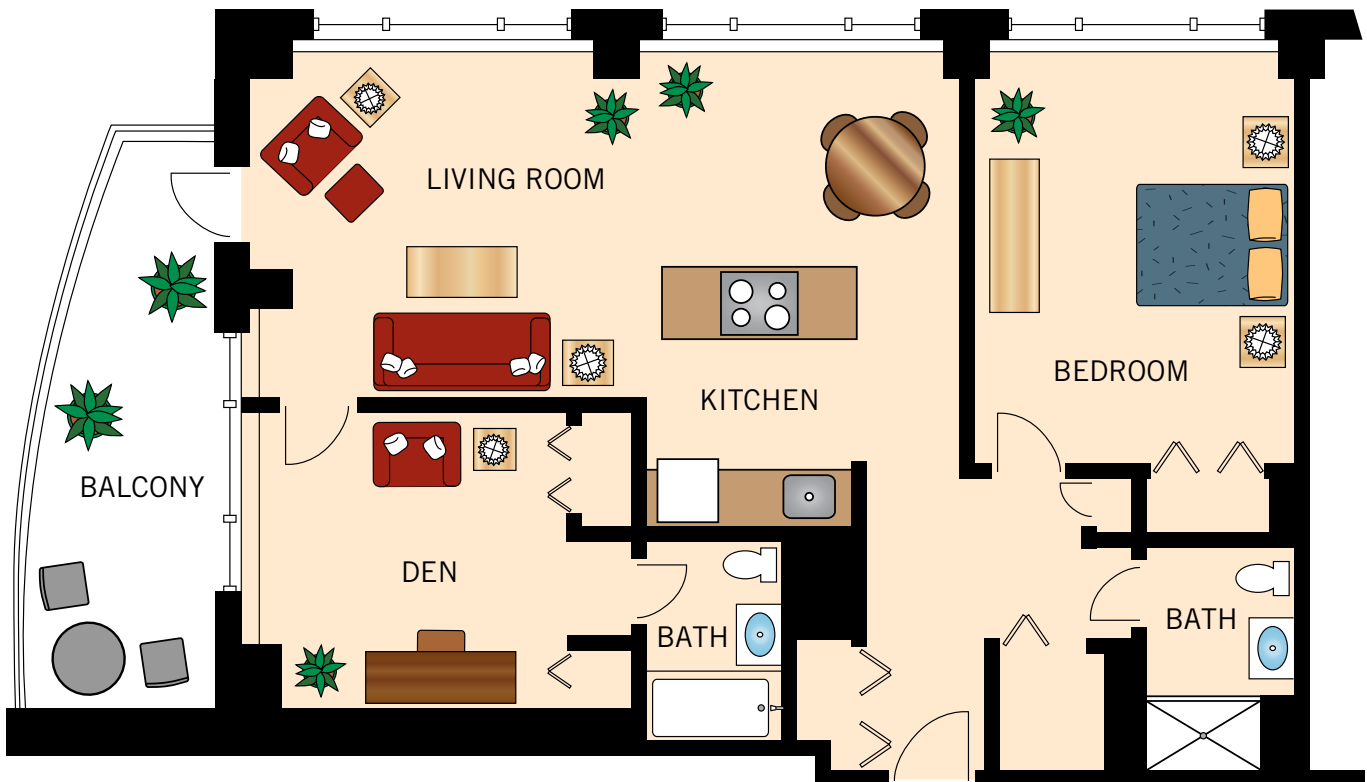

**THE PICASSO COLLECTION**

**ONE BEDROOM**

575-625 Square Feet

Floor plans are not to scale and are shown for comparative purposes only.  
Actual apartment floor plans may have minor variations.

**THE REMBRANDT COLLECTION**  
**ONE BEDROOM DELUXE**  
950–1,050 Square Feet

Floor plans are not to scale and are shown for comparative purposes only.  
Actual apartment floor plans may have minor variations.

**THE MATISSE COLLECTION**  
**ONE BEDROOM WITH DEN**  
790–860 Square Feet

Floor plans are not to scale and are shown for comparative purposes only.  
Actual apartment floor plans may have minor variations.

**THE MONET COLLECTION**  
**TWO BEDROOM**  
1,125–1,170 Square Feet

Floor plans are not to scale and are shown for comparative purposes only.  
Actual apartment floor plans may have minor variations.

**THE MICHELANGELO COLLECTION**  
**TWO BEDROOM DELUXE**  
1,200–1,285 Square Feet

Floor plans are not to scale and are shown for comparative purposes only.  
Actual apartment floor plans may have minor variations.