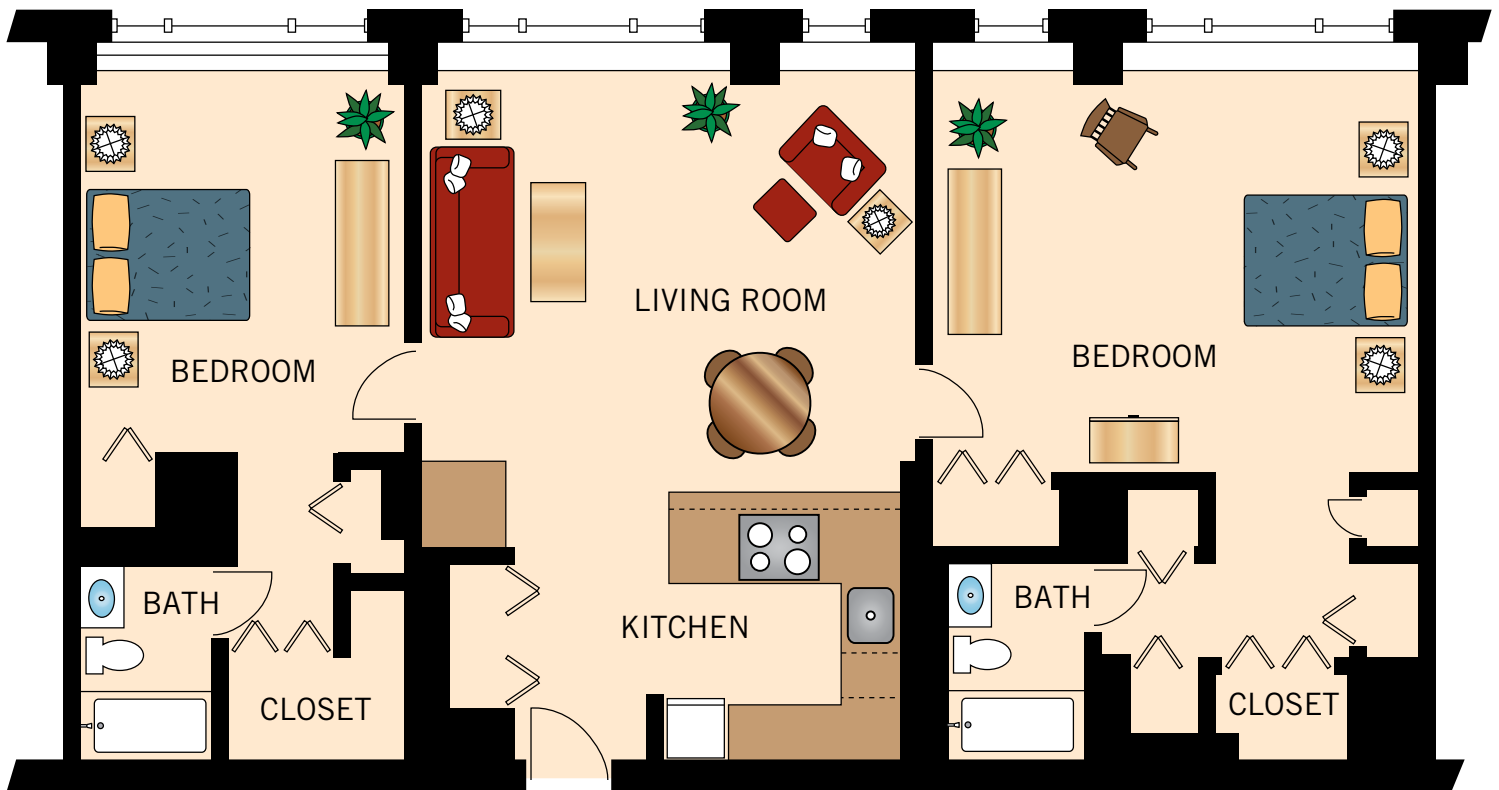

**THE PICASSO COLLECTION**

**ONE BEDROOM**

575-625 Square Feet

Floor plans are not to scale and are shown for comparative purposes only.  
Actual apartment floor plans may have minor variations.

**THE REMBRANDT COLLECTION**  
**ONE BEDROOM DELUXE**  
950–1,050 Square Feet

Floor plans are not to scale and are shown for comparative purposes only.  
Actual apartment floor plans may have minor variations.

**THE MATISSE COLLECTION**  
**ONE BEDROOM WITH DEN**  
790–860 Square Feet

Floor plans are not to scale and are shown for comparative purposes only.  
Actual apartment floor plans may have minor variations.

**THE MONET COLLECTION**  
**TWO BEDROOM**  
1,125–1,170 Square Feet

Floor plans are not to scale and are shown for comparative purposes only.  
Actual apartment floor plans may have minor variations.

**THE MICHELANGELO COLLECTION**  
**TWO BEDROOM DELUXE**  
1,200–1,285 Square Feet

Floor plans are not to scale and are shown for comparative purposes only.  
Actual apartment floor plans may have minor variations.