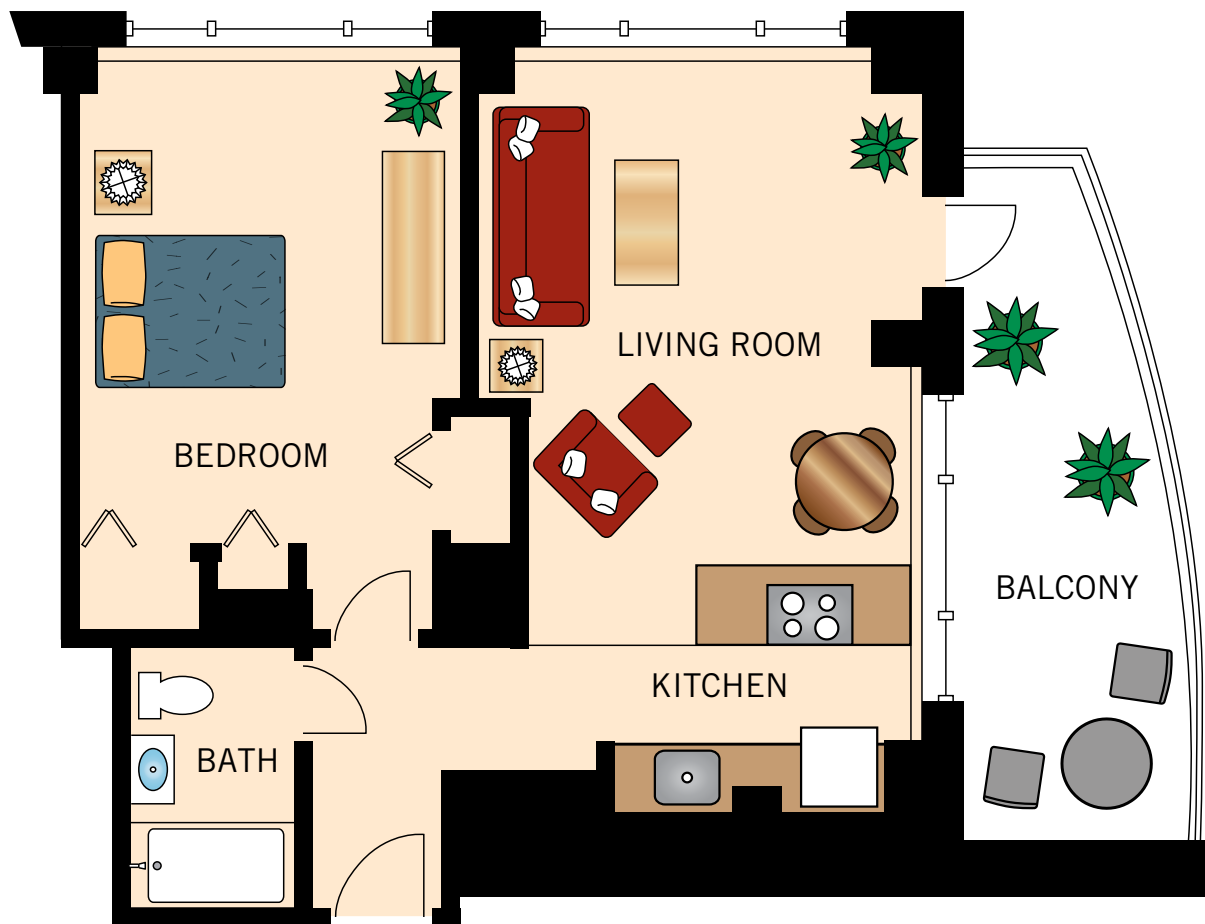

**THE PICASSO COLLECTION**

**ONE BEDROOM**

575-625 Square Feet

Floor plans are not to scale and are shown for comparative purposes only.  
Actual apartment floor plans may have minor variations.

**THE REMBRANDT COLLECTION**  
**ONE BEDROOM DELUXE**  
950–1,050 Square Feet

Floor plans are not to scale and are shown for comparative purposes only.  
Actual apartment floor plans may have minor variations.

**THE MATISSE COLLECTION**  
**ONE BEDROOM WITH DEN**  
790–860 Square Feet

Floor plans are not to scale and are shown for comparative purposes only.  
Actual apartment floor plans may have minor variations.

**THE MONET COLLECTION**  
**TWO BEDROOM**  
1,125–1,170 Square Feet

Floor plans are not to scale and are shown for comparative purposes only.  
Actual apartment floor plans may have minor variations.

**THE MICHELANGELO COLLECTION**  
**TWO BEDROOM DELUXE**  
1,200–1,285 Square Feet

Floor plans are not to scale and are shown for comparative purposes only.  
Actual apartment floor plans may have minor variations.