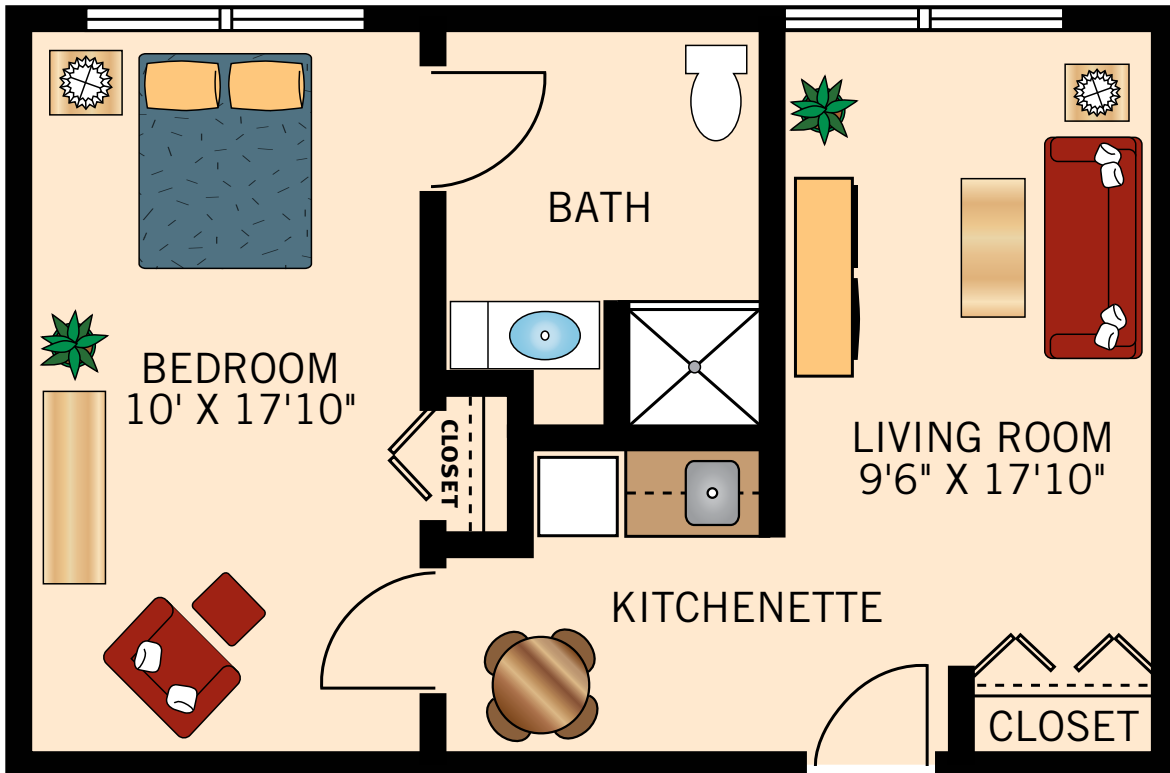

**ASSISTED LIVING
STUDIO APARTMENT**
335 Square Feet

Floor plans are not to scale and are shown for comparative purposes only.
Actual apartment floor plans may have minor variations.

ASSISTED LIVING
ONE BEDROOM APARTMENT
495 Square Feet

Floor plans are not to scale and are shown for comparative purposes only.
Actual apartment floor plans may have minor variations.