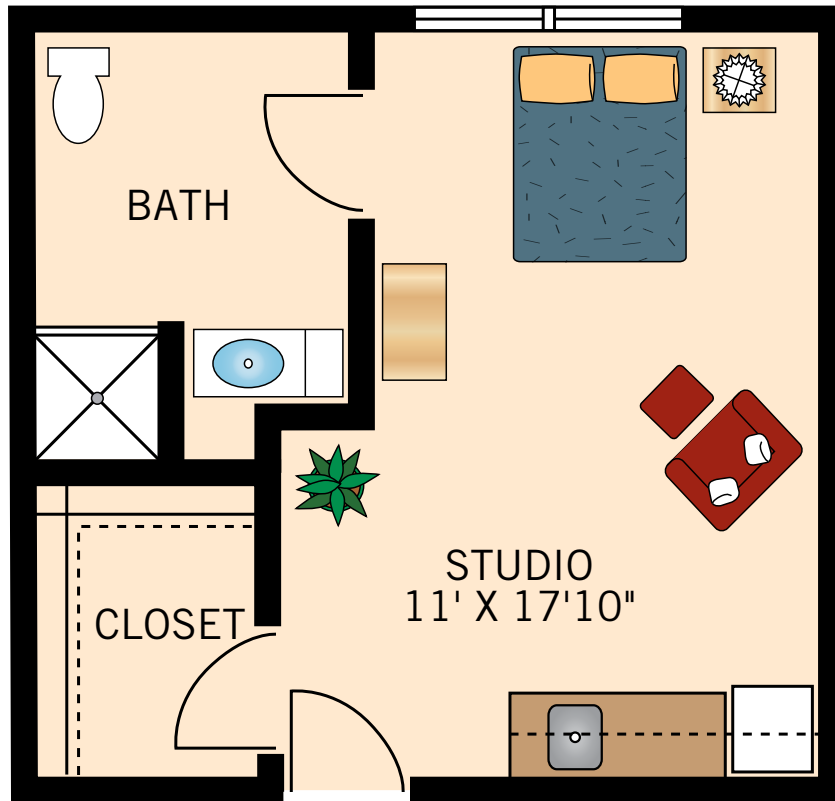

**ASSISTED LIVING
STUDIO APARTMENT**
335 Square Feet

Floor plans are not to scale and are shown for comparative purposes only.
Actual apartment floor plans may have minor variations.

ASSISTED LIVING
ONE BEDROOM APARTMENT
495 Square Feet

Floor plans are not to scale and are shown for comparative purposes only.
Actual apartment floor plans may have minor variations.