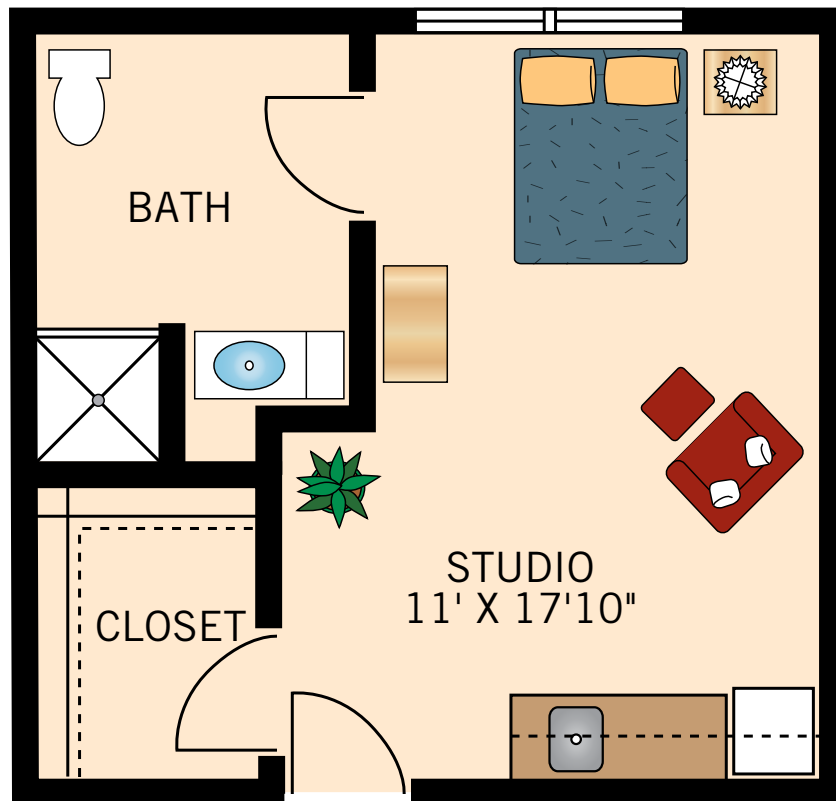

**ASSISTED LIVING
STUDIO APARTMENT**
335 Square Feet

Floor plans are not to scale and are shown for comparative purposes only.
Actual apartment floor plans may have minor variations.