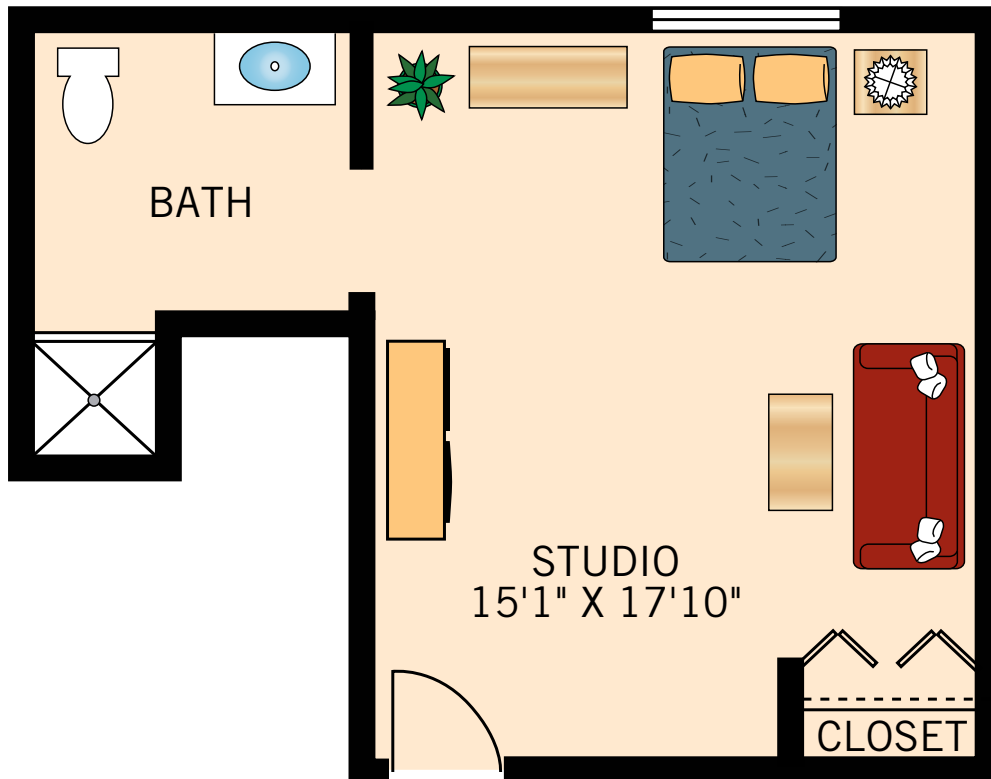

Floor plans are not to scale and are shown for comparative purposes only.
Actual apartment floor plans may have minor variations.

4W10
TWO BEDROOM DELUXE
1,200 Square Feet

Floor plans are not to scale and are shown for comparative purposes only.
Actual apartment floor plans may have minor variations.

**ASSISTED LIVING
STUDIO APARTMENT**
335 Square Feet

Floor plans are not to scale and are shown for comparative purposes only.
Actual apartment floor plans may have minor variations.

ASSISTED LIVING
ONE BEDROOM APARTMENT
495 Square Feet

Floor plans are not to scale and are shown for comparative purposes only.
Actual apartment floor plans may have minor variations.

**MEMORY CARE
STUDIO APARTMENT**
328 Square Feet

Floor plans are not to scale and are shown for comparative purposes only.
Actual apartment floor plans may have minor variations.

THE ROTHKO
TWO BEDROOM WITH DEN
2,036–2,111 Square Feet

Floor plans are not to scale and are shown for comparative purposes only.
Actual apartment floor plans may have minor variations.

THE CEZANNE
TWO BEDROOM WITH DEN
2,036–2,111 Square Feet