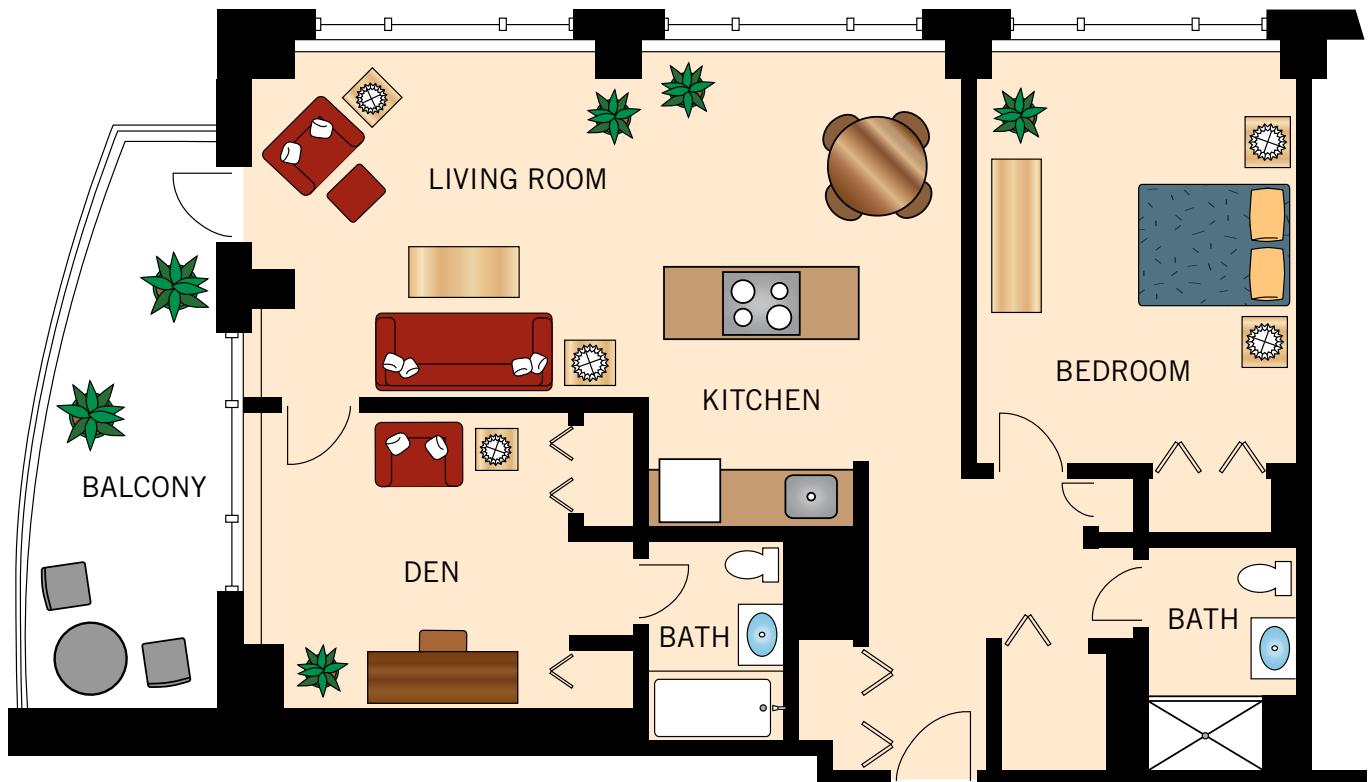

THE PICASSO COLLECTION

ONE BEDROOM

575-625 Square Feet

Floor plans are not to scale and are shown for comparative purposes only.
Actual apartment floor plans may have minor variations.

THE REMBRANDT COLLECTION
ONE BEDROOM DELUXE
950–1,050 Square Feet

Floor plans are not to scale and are shown for comparative purposes only.
Actual apartment floor plans may have minor variations.

THE MATISSE COLLECTION
ONE BEDROOM WITH DEN
790–860 Square Feet

Floor plans are not to scale and are shown for comparative purposes only.
Actual apartment floor plans may have minor variations.

THE MONET COLLECTION
TWO BEDROOM
1,125–1,170 Square Feet

Floor plans are not to scale and are shown for comparative purposes only.
Actual apartment floor plans may have minor variations.

THE MICHELANGELO COLLECTION
TWO BEDROOM DELUXE
1,200–1,285 Square Feet

Floor plans are not to scale and are shown for comparative purposes only.
Actual apartment floor plans may have minor variations.

4W10
TWO BEDROOM DELUXE
1,200 Square Feet

Floor plans are not to scale and are shown for comparative purposes only.
Actual apartment floor plans may have minor variations.