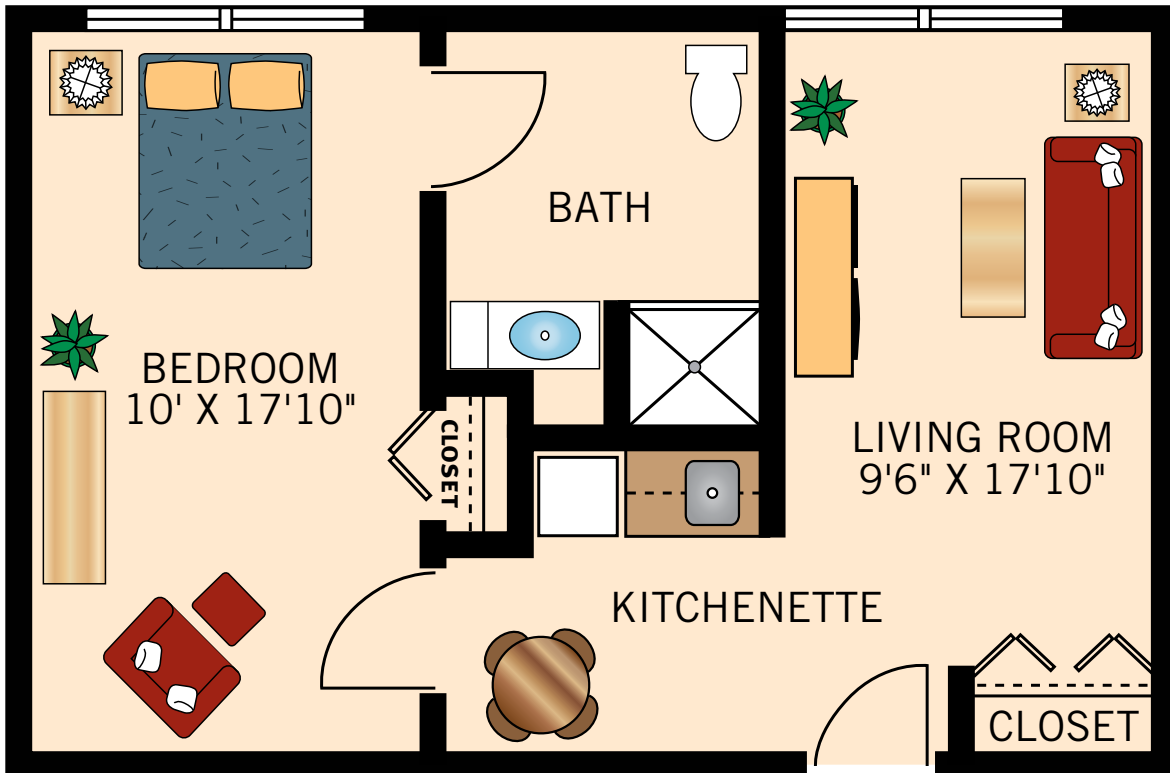

Floor plans are not to scale and are shown for comparative purposes only.
Actual apartment floor plans may have minor variations.

THE MATISSE COLLECTION
ONE BEDROOM WITH DEN
790–860 Square Feet

Floor plans are not to scale and are shown for comparative purposes only.
Actual apartment floor plans may have minor variations.

THE MONET COLLECTION
TWO BEDROOM
1,125–1,170 Square Feet

Floor plans are not to scale and are shown for comparative purposes only.
Actual apartment floor plans may have minor variations.

THE MICHELANGELO COLLECTION
TWO BEDROOM DELUXE
1,200–1,285 Square Feet

Floor plans are not to scale and are shown for comparative purposes only.
Actual apartment floor plans may have minor variations.

4W10
TWO BEDROOM DELUXE
1,200 Square Feet

Floor plans are not to scale and are shown for comparative purposes only.
Actual apartment floor plans may have minor variations.

**ASSISTED LIVING
STUDIO APARTMENT**
335 Square Feet

Floor plans are not to scale and are shown for comparative purposes only.
Actual apartment floor plans may have minor variations.

ASSISTED LIVING
ONE BEDROOM APARTMENT
495 Square Feet