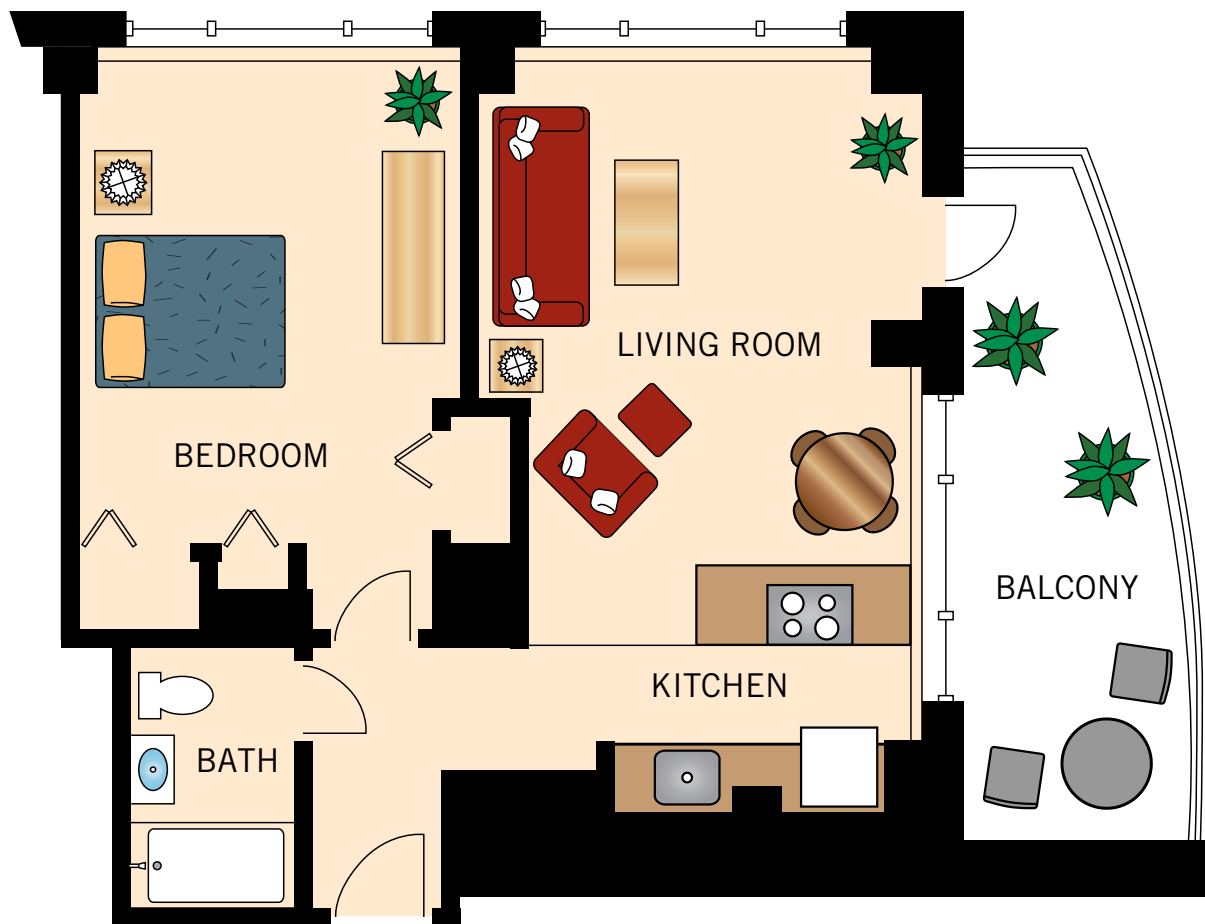

THE PICASSO COLLECTION

ONE BEDROOM

575-625 Square Feet

Floor plans are not to scale and are shown for comparative purposes only.
Actual apartment floor plans may have minor variations.

THE REMBRANDT COLLECTION
ONE BEDROOM DELUXE
950–1,050 Square Feet

Floor plans are not to scale and are shown for comparative purposes only.
Actual apartment floor plans may have minor variations.

THE MATISSE COLLECTION
ONE BEDROOM WITH DEN
790–860 Square Feet

Floor plans are not to scale and are shown for comparative purposes only.
Actual apartment floor plans may have minor variations.

THE MONET COLLECTION
TWO BEDROOM
1,125–1,170 Square Feet

Floor plans are not to scale and are shown for comparative purposes only.
Actual apartment floor plans may have minor variations.

THE MICHELANGELO COLLECTION
TWO BEDROOM DELUXE
1,200–1,285 Square Feet

Floor plans are not to scale and are shown for comparative purposes only.
Actual apartment floor plans may have minor variations.

4W10
TWO BEDROOM DELUXE
1,200 Square Feet

Floor plans are not to scale and are shown for comparative purposes only.
Actual apartment floor plans may have minor variations.