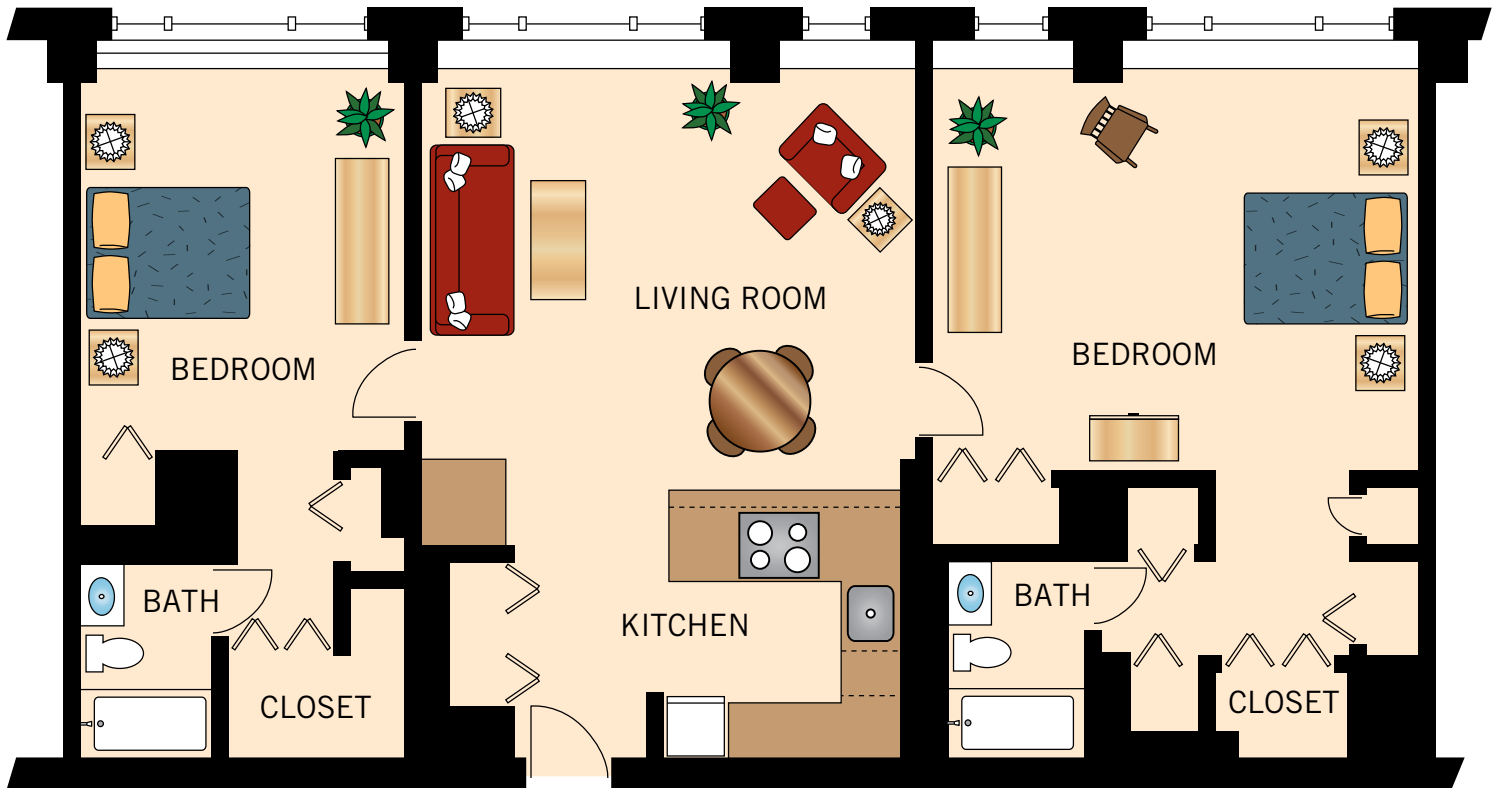

THE PICASSO COLLECTION

ONE BEDROOM

575-625 Square Feet

Floor plans are not to scale and are shown for comparative purposes only.
Actual apartment floor plans may have minor variations.

THE REMBRANDT COLLECTION
ONE BEDROOM DELUXE
950–1,050 Square Feet

Floor plans are not to scale and are shown for comparative purposes only.
Actual apartment floor plans may have minor variations.

THE MATISSE COLLECTION
ONE BEDROOM WITH DEN
790–860 Square Feet

Floor plans are not to scale and are shown for comparative purposes only.
Actual apartment floor plans may have minor variations.

THE MONET COLLECTION
TWO BEDROOM
1,125–1,170 Square Feet

Floor plans are not to scale and are shown for comparative purposes only.
Actual apartment floor plans may have minor variations.

THE MICHELANGELO COLLECTION
TWO BEDROOM DELUXE
1,200–1,285 Square Feet

Floor plans are not to scale and are shown for comparative purposes only.
Actual apartment floor plans may have minor variations.

4W10
TWO BEDROOM DELUXE
1,200 Square Feet

Floor plans are not to scale and are shown for comparative purposes only.
Actual apartment floor plans may have minor variations.