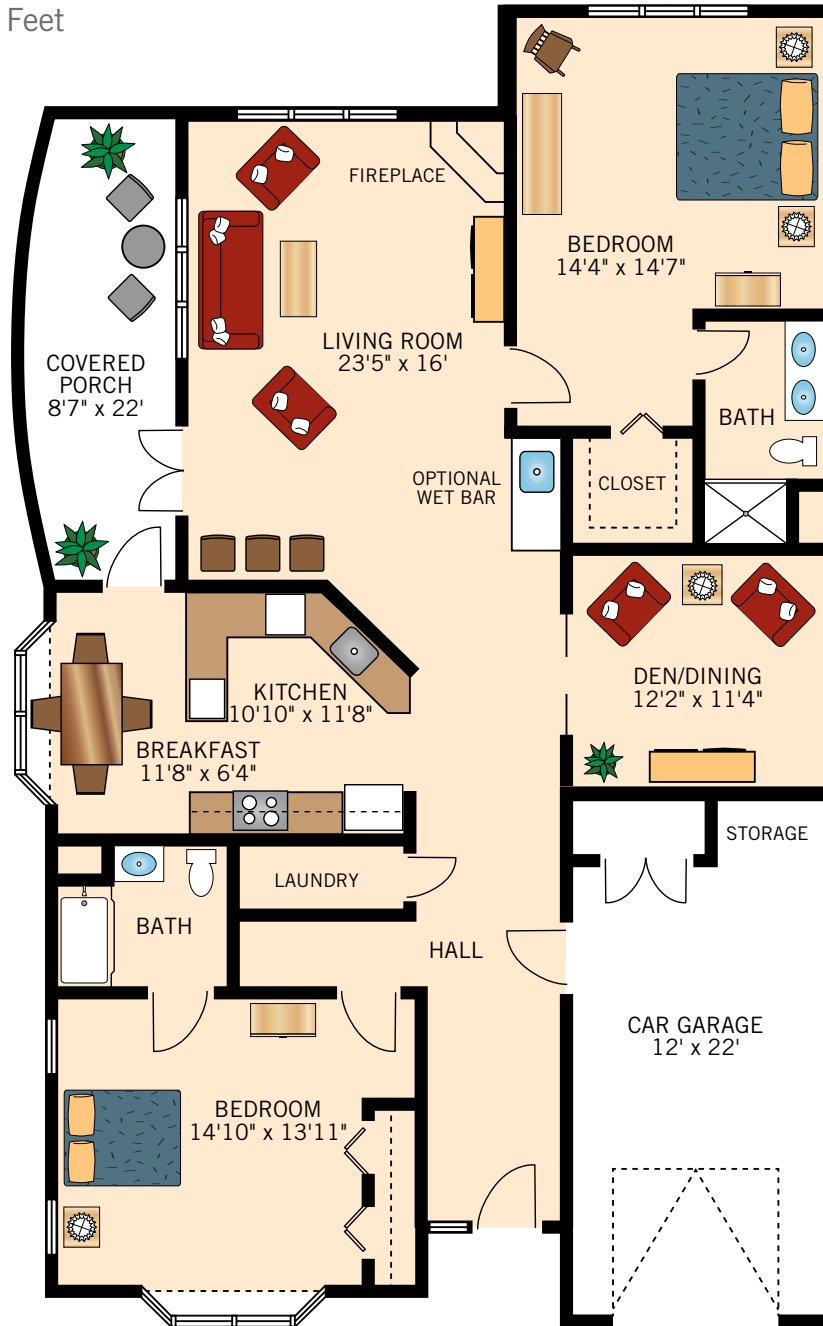

Floor plans are not to scale and are shown for comparative purposes only.
Actual apartment floor plans may have minor variations.

4W10
TWO BEDROOM DELUXE
1,200 Square Feet

Floor plans are not to scale and are shown for comparative purposes only.
Actual apartment floor plans may have minor variations.

**ASSISTED LIVING
STUDIO APARTMENT**
335 Square Feet

Floor plans are not to scale and are shown for comparative purposes only.
Actual apartment floor plans may have minor variations.

ASSISTED LIVING
ONE BEDROOM APARTMENT
495 Square Feet

Floor plans are not to scale and are shown for comparative purposes only.
Actual apartment floor plans may have minor variations.

**MEMORY CARE
STUDIO APARTMENT**
328 Square Feet

Floor plans are not to scale and are shown for comparative purposes only.
Actual apartment floor plans may have minor variations.

THE ROTHKO
TWO BEDROOM WITH DEN
2,036–2,111 Square Feet

Floor plans are not to scale and are shown for comparative purposes only.
Actual apartment floor plans may have minor variations.

THE CEZANNE
TWO BEDROOM WITH DEN
2,036–2,111 Square Feet